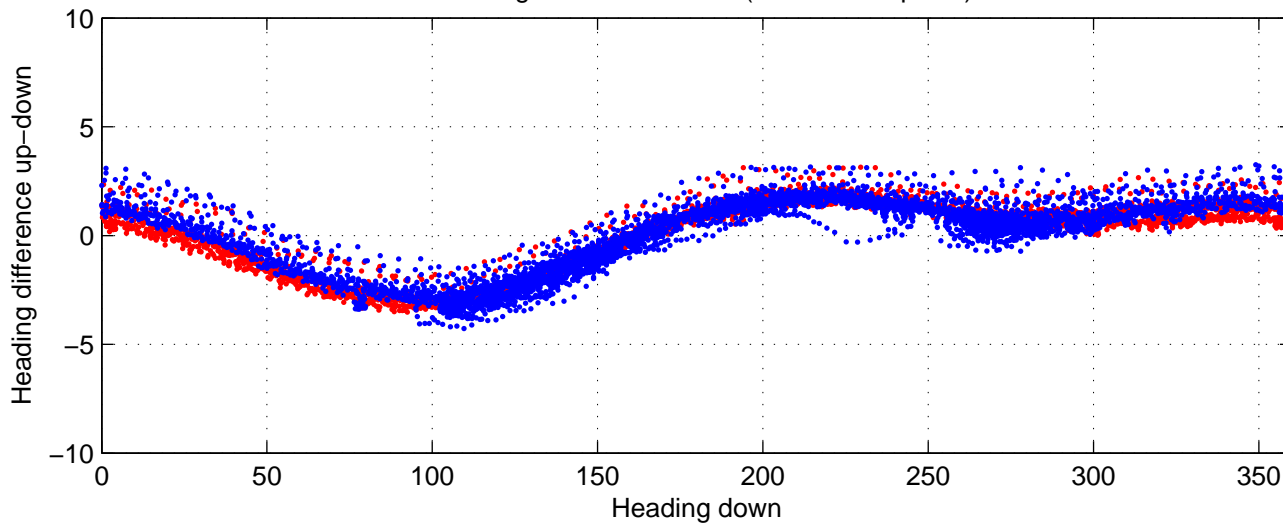

P16N station #4 (V7) Figure 6

Heading offset : -90.1243 (r/b: down-/upcast)

Pitch offset : -0.8223

Roll offset : -0.31051