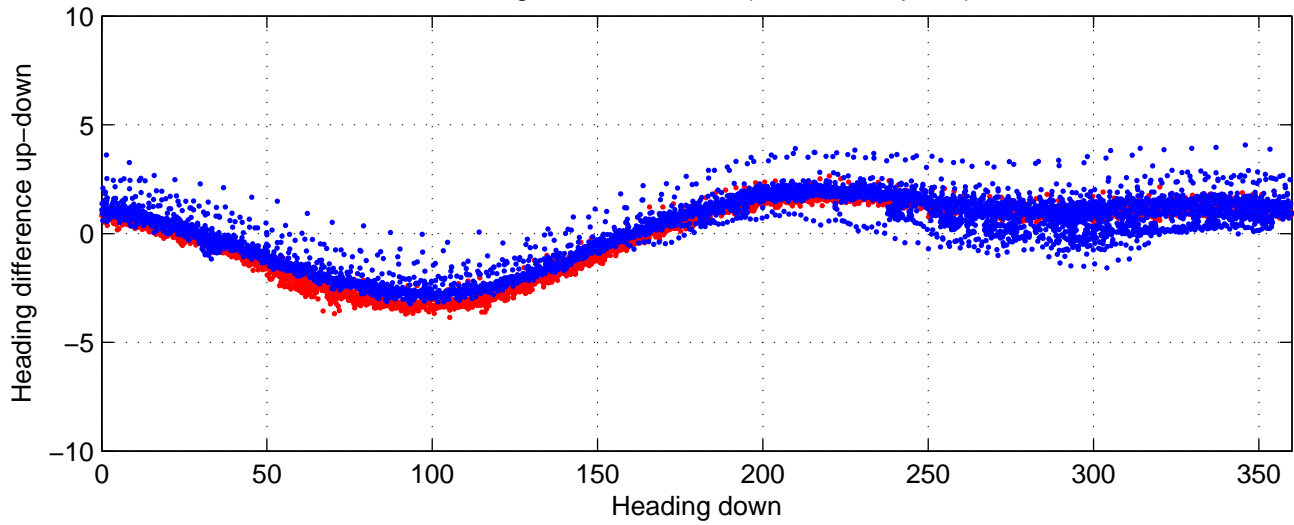

P16N station #5 (V7) Figure 6

Heading offset : -90.0091 (r/b: down-/upcast)

Pitch offset : -0.62566

Roll offset : -0.42046