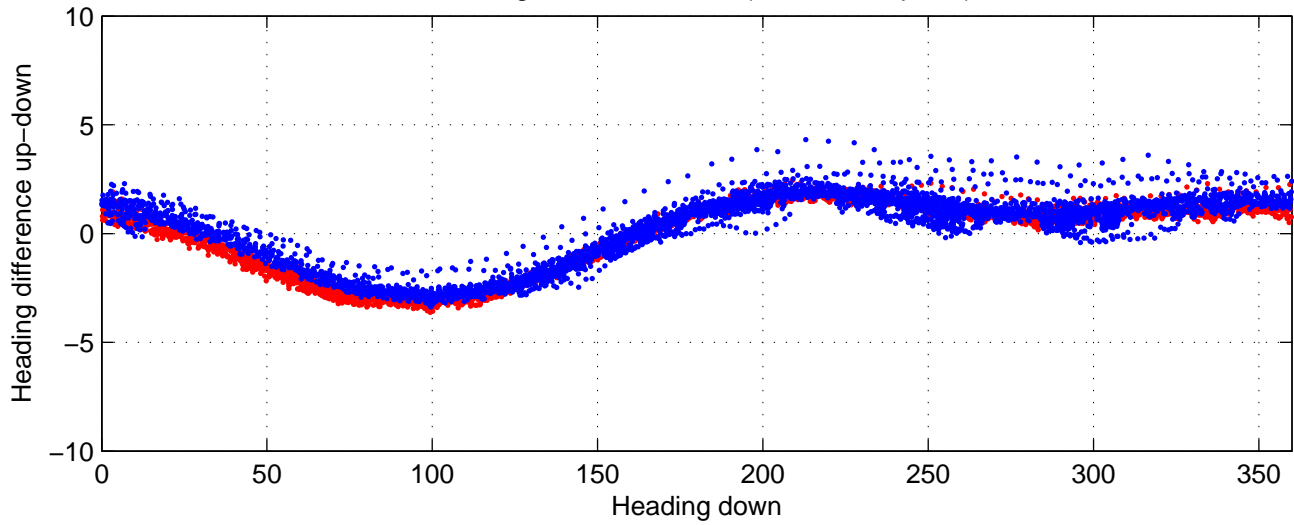

P16N station #6 (V7) Figure 6

Heading offset : -89.9409 (r/b: down-/upcast)

Pitch offset : -0.7239

Roll offset : -0.38728