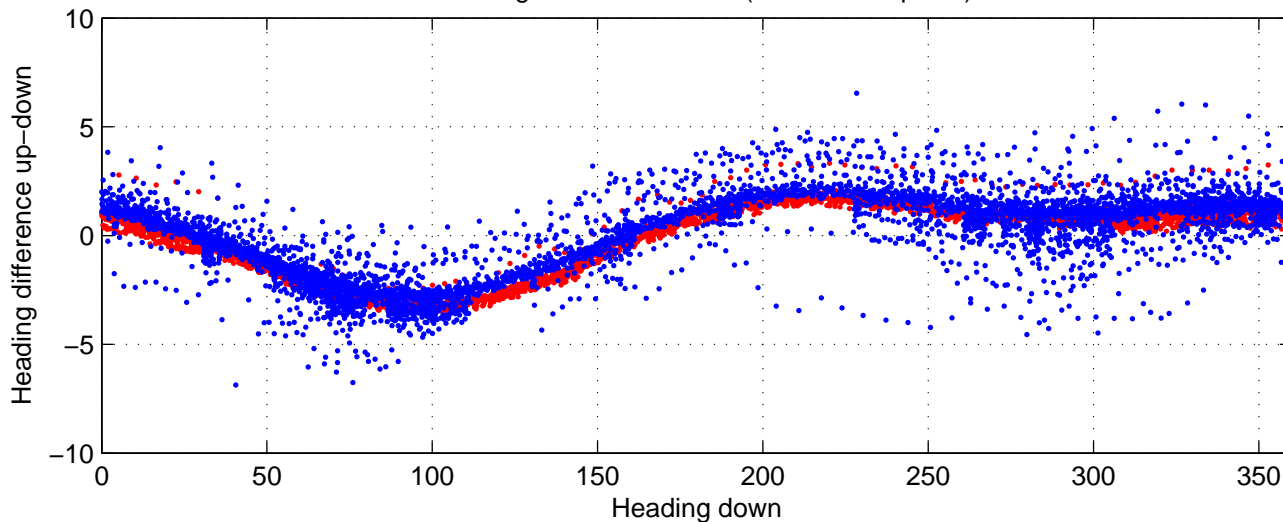

P16N station #7 (V7) Figure 6

Heading offset : -90.0269 (r/b: down-/upcast)

Pitch offset : -0.71294

Roll offset : -0.39775