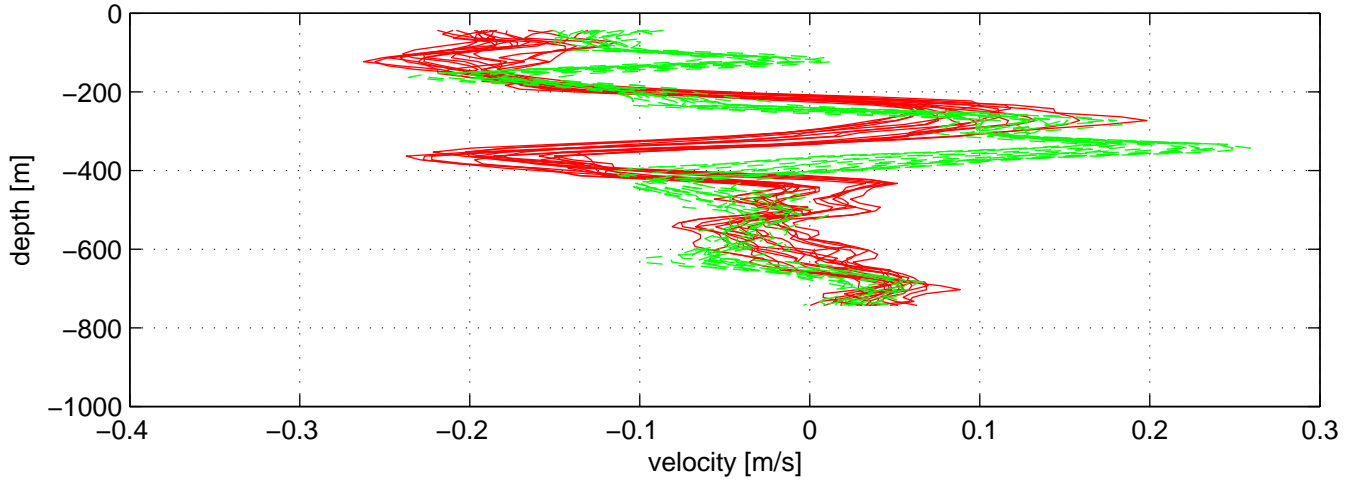

P16N station #10 (V7)

SADCP U(-r) and V(--g) profiles

ship nav (g.) start (bp) end (kp) SADCP (rp)