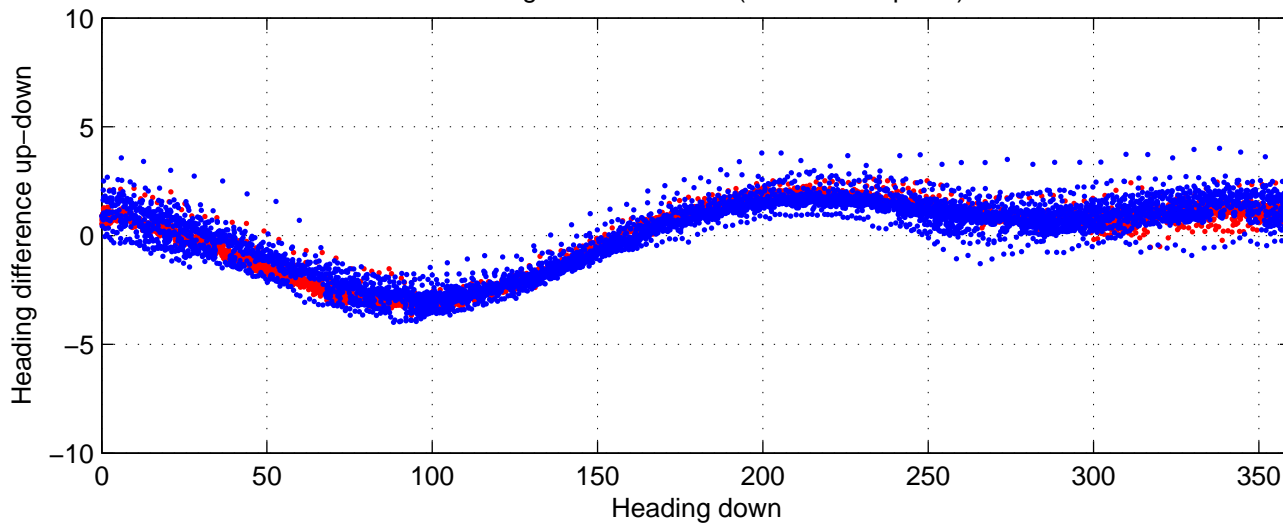

P16N station #11 (V7) Figure 6

Heading offset : -89.967 (r/b: down-/upcast)

Pitch offset : -0.64058

Roll offset : -0.39486