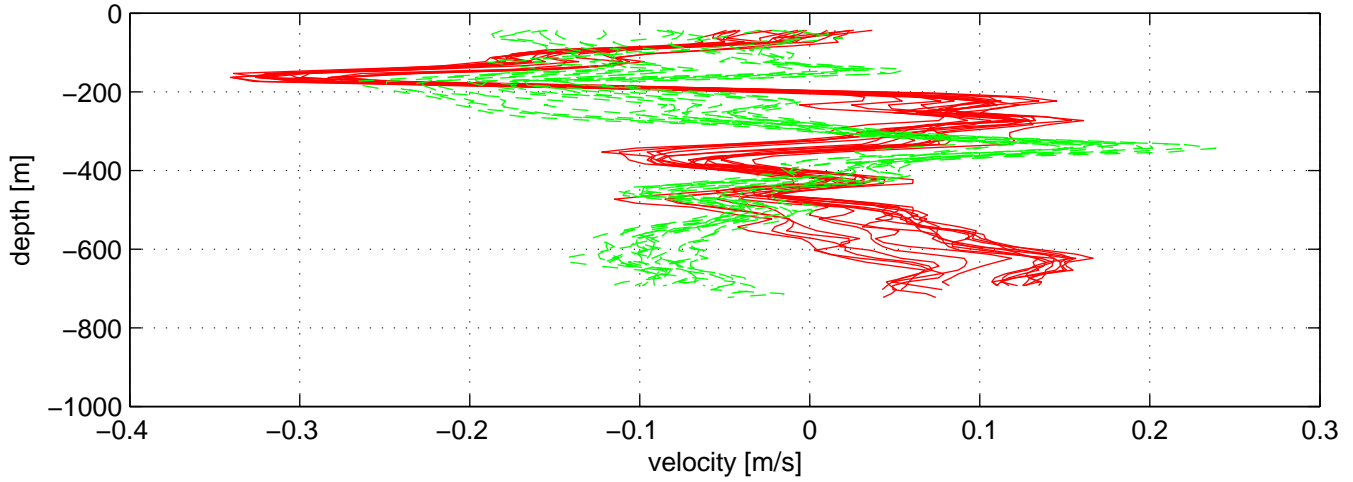

P16N station #11 (V7)

SADCP U(-r) and V(--g) profiles

ship nav (g.) start (bp) end (kp) SADCP (rp)