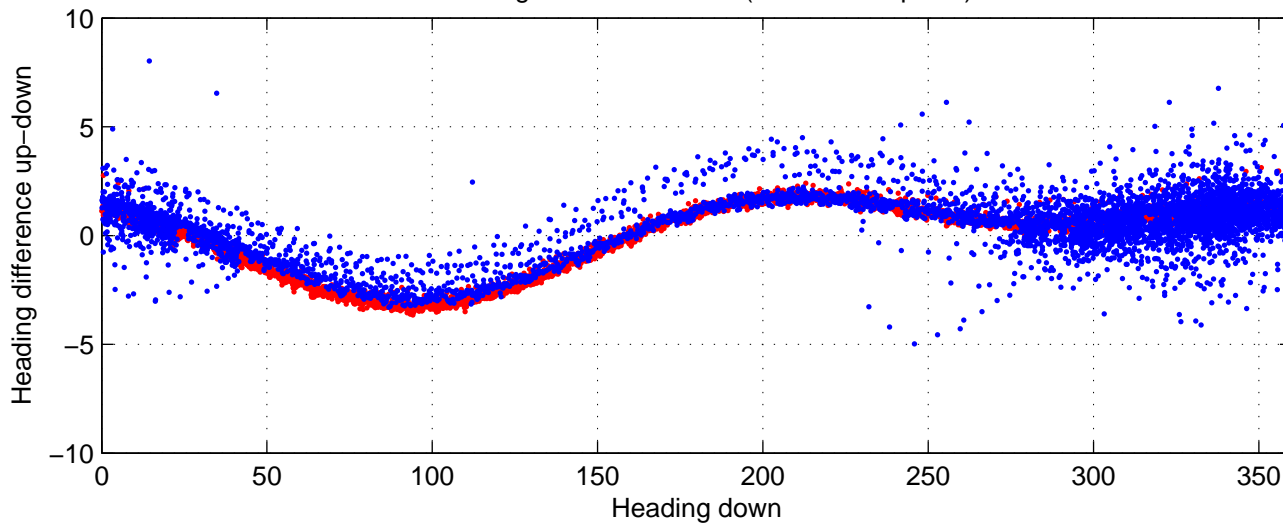

P16N station #12 (V7) Figure 6

Heading offset : -90.0278 (r/b: down-/upcast)

Pitch offset : -0.68794

Roll offset : -0.3437