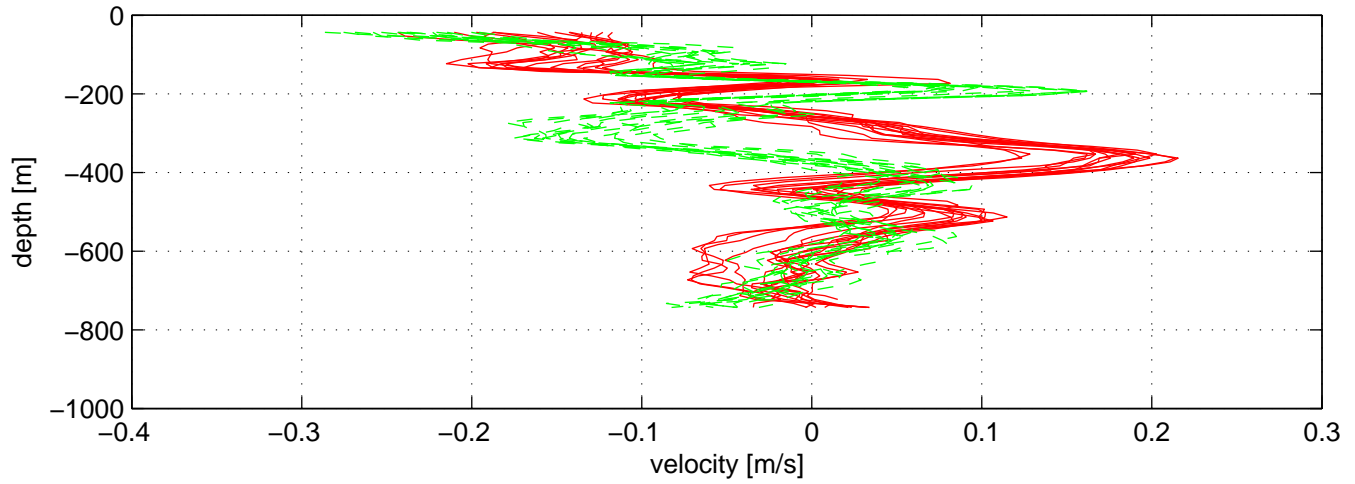

P16N station #13 (V7)

SADCP U(-r) and V(--g) profiles

ship nav (g.) start (bp) end (kp) SADCP (rp)