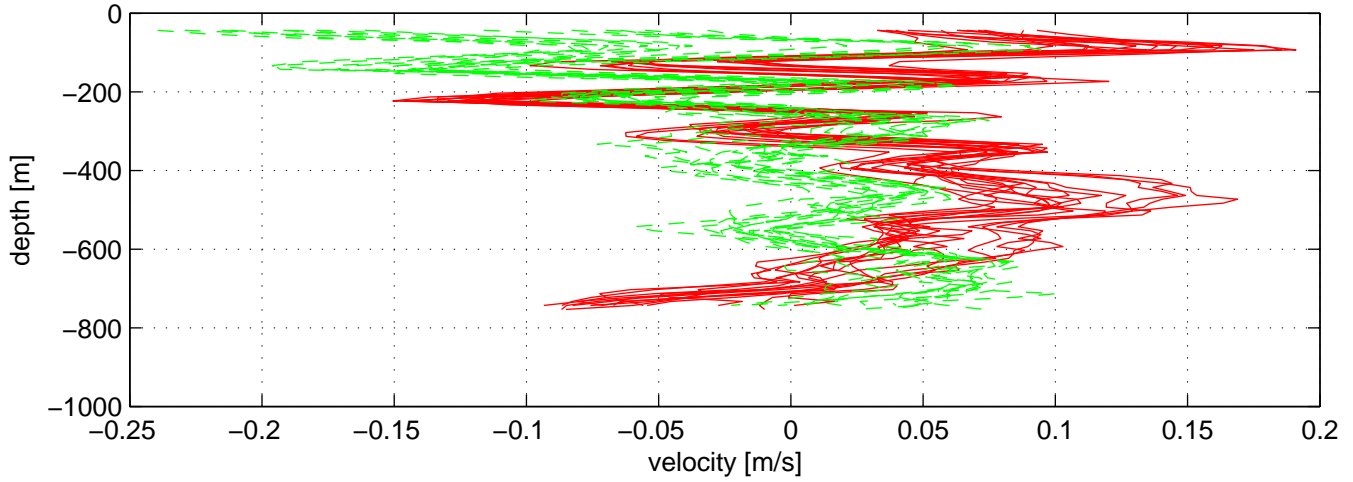

P16N station #15 (V7)

SADCP U(-r) and V(--g) profiles

ship nav (g.) start (bp) end (kp) SADCP (rp)