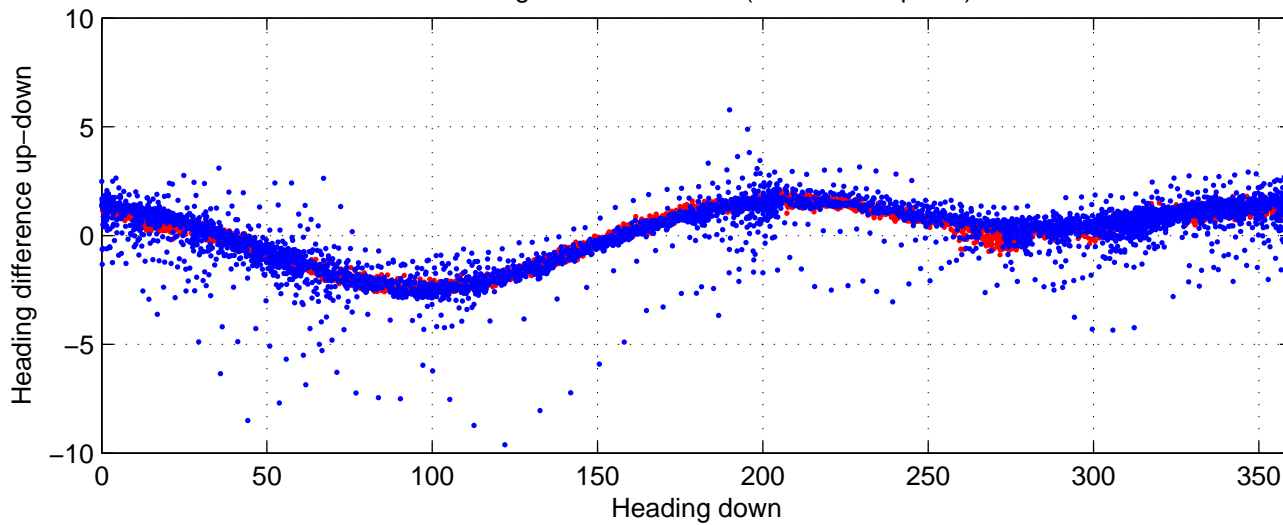

P16N station #16 (V7) Figure 6

Heading offset : -89.9048 (r/b: down-/upcast)

Pitch offset : -0.59802

Roll offset : -0.43997