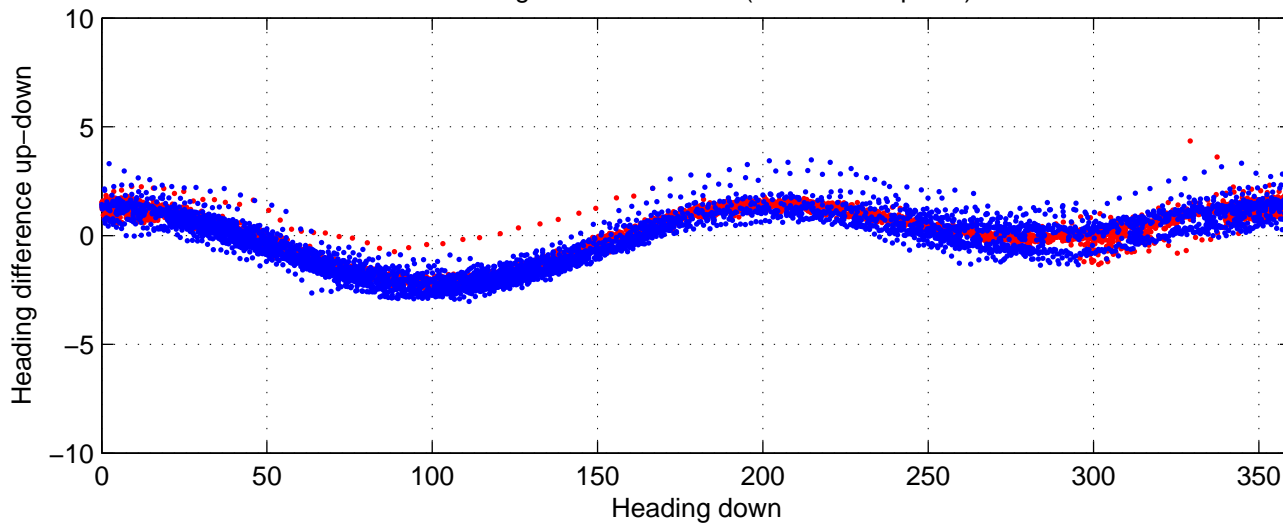

P16N station #21 (V7) Figure 6

Heading offset : -89.8027 (r/b: down-/upcast)

Pitch offset : -0.69916

Roll offset : -0.35974