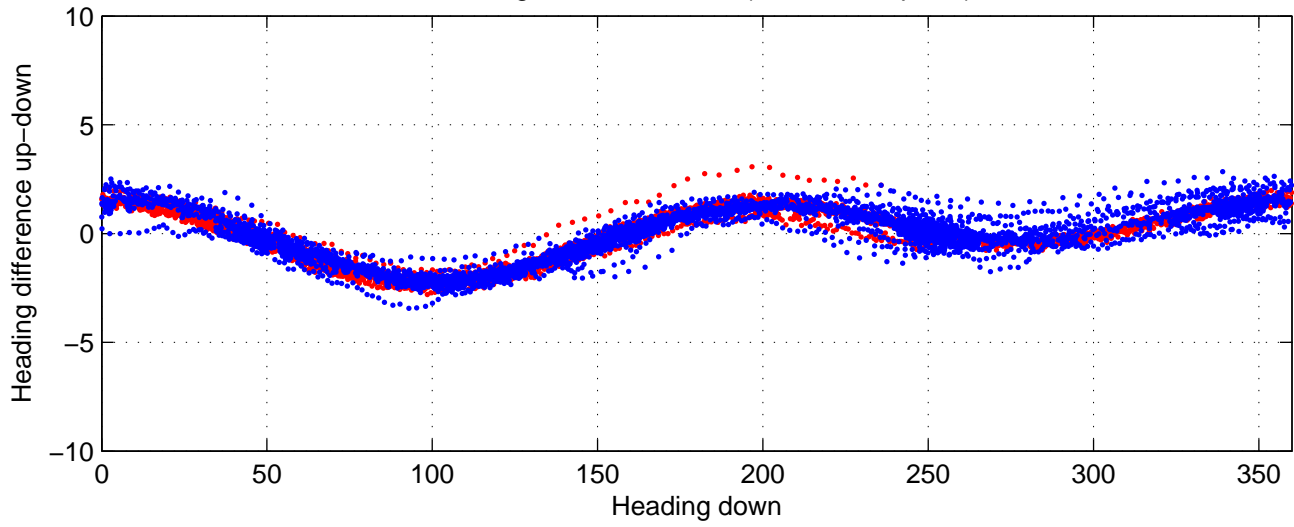

P16N station #22 (V7) Figure 6

Heading offset : -89.9362 (r/b: down-/upcast)

Pitch offset : -0.63227

Roll offset : -0.40209