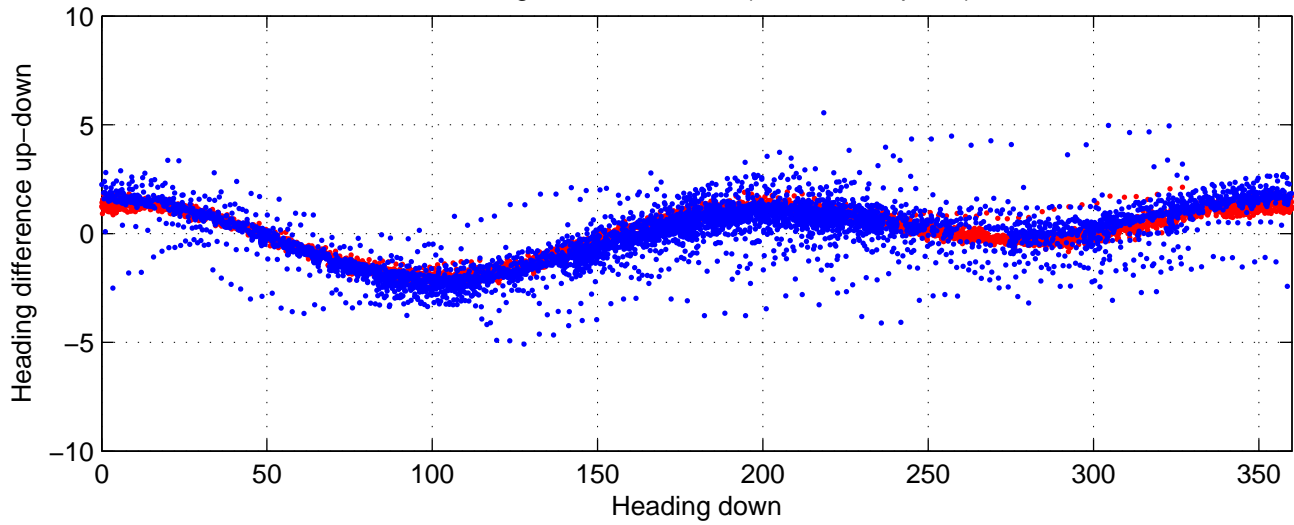

P16N station #24 (V7) Figure 6

Heading offset : -89.8401 (r/b: down-/upcast)

Pitch offset : -0.58538

Roll offset : -0.45314