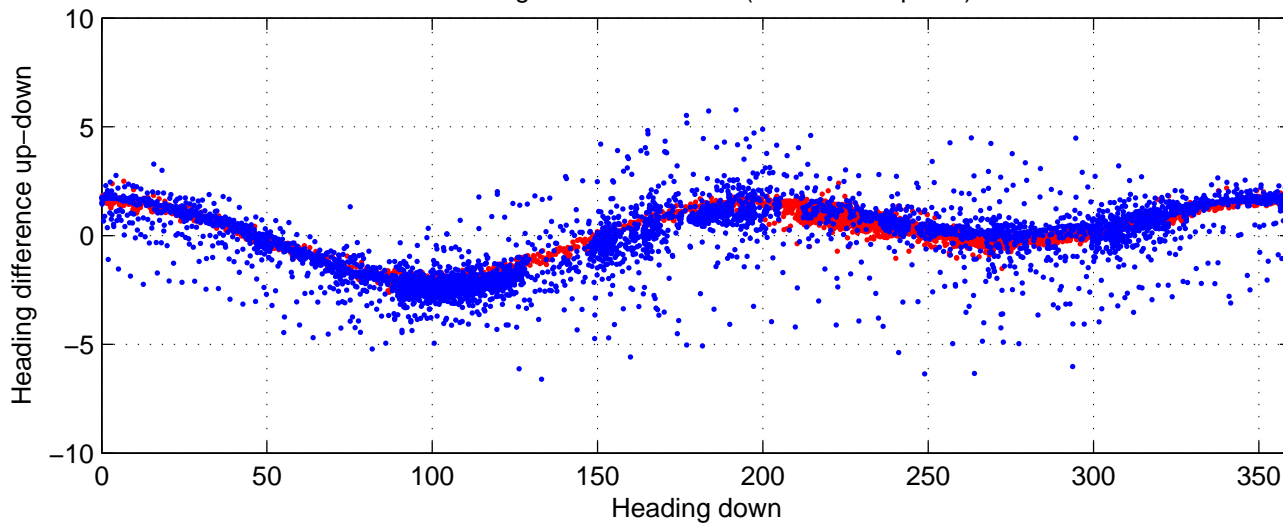

P16N station #36 (V7) Figure 6

Heading offset : -89.6511 (r/b: down-/upcast)

Pitch offset : -0.57861

Roll offset : -0.41037