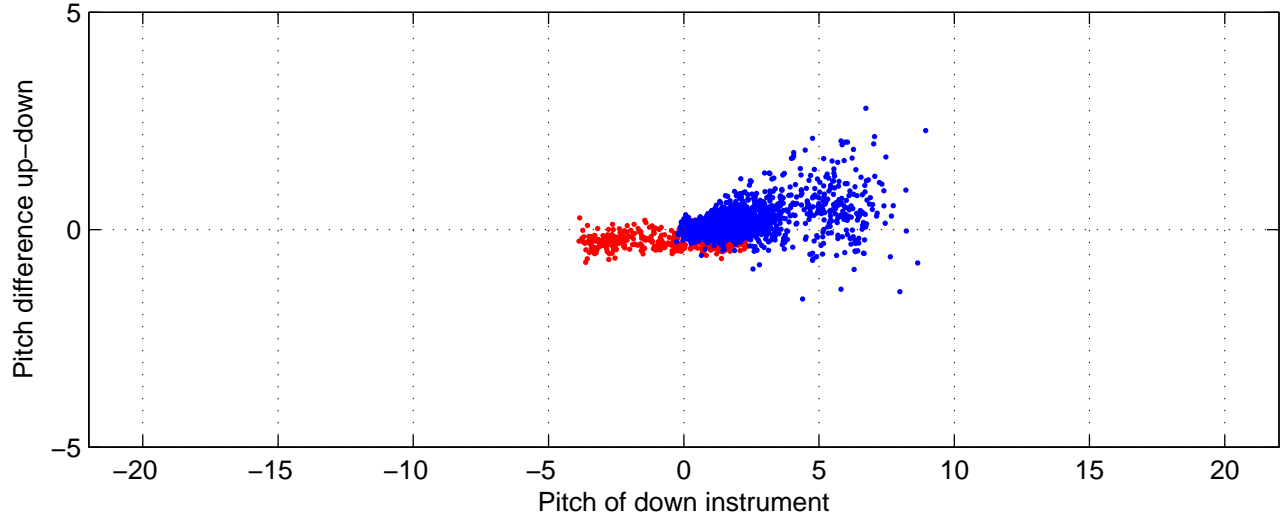

P16N station #52 (V7) Figure 6

Heading offset : -86.3541 (r/b: down-/upcast)

Pitch offset : -0.41339

Roll offset : -0.98087