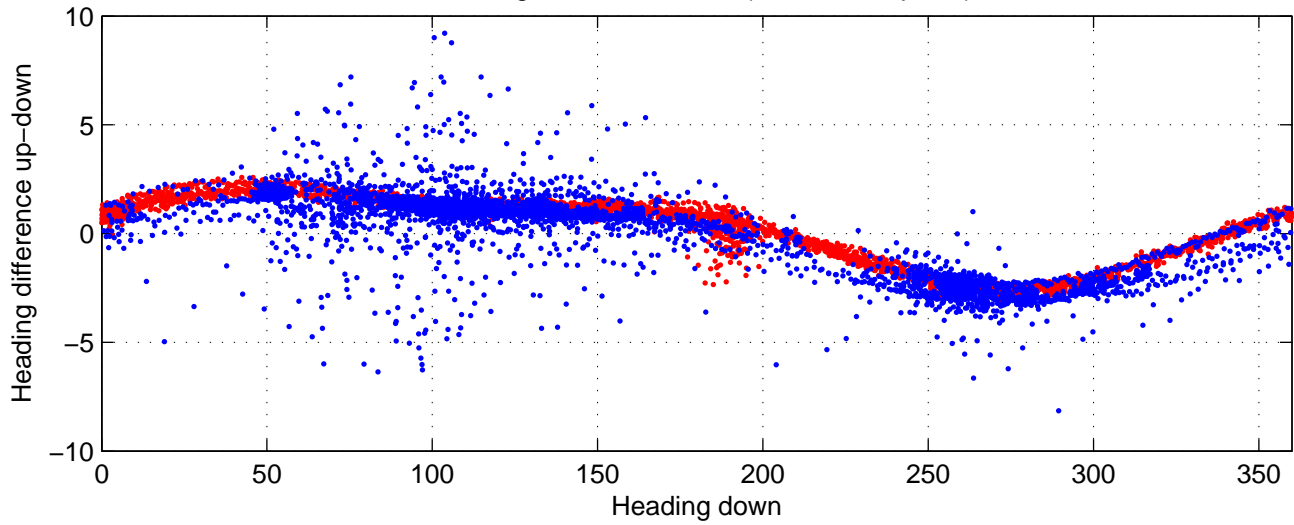

P16N station #52 (V7) Figure 6

Heading offset : -86.3541 (r/b: down-/upcast)

Pitch offset : -0.41339

Roll offset : -0.98087