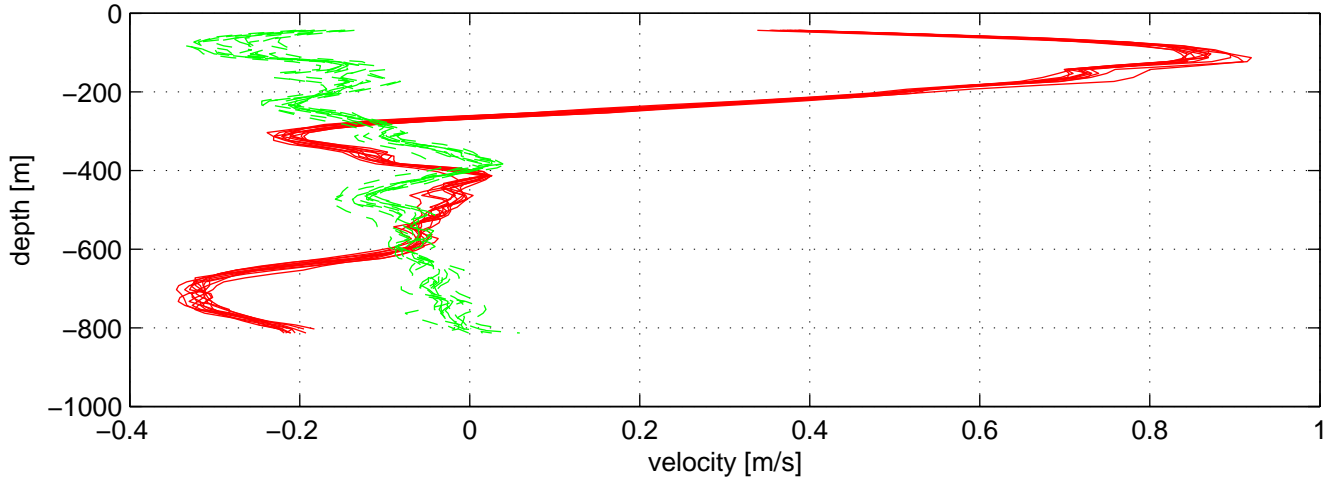

P16N station #55 (V7)

SADCP U(-r) and V(--g) profiles

ship nav (g.) start (bp) end (kp) SADCP (rp)