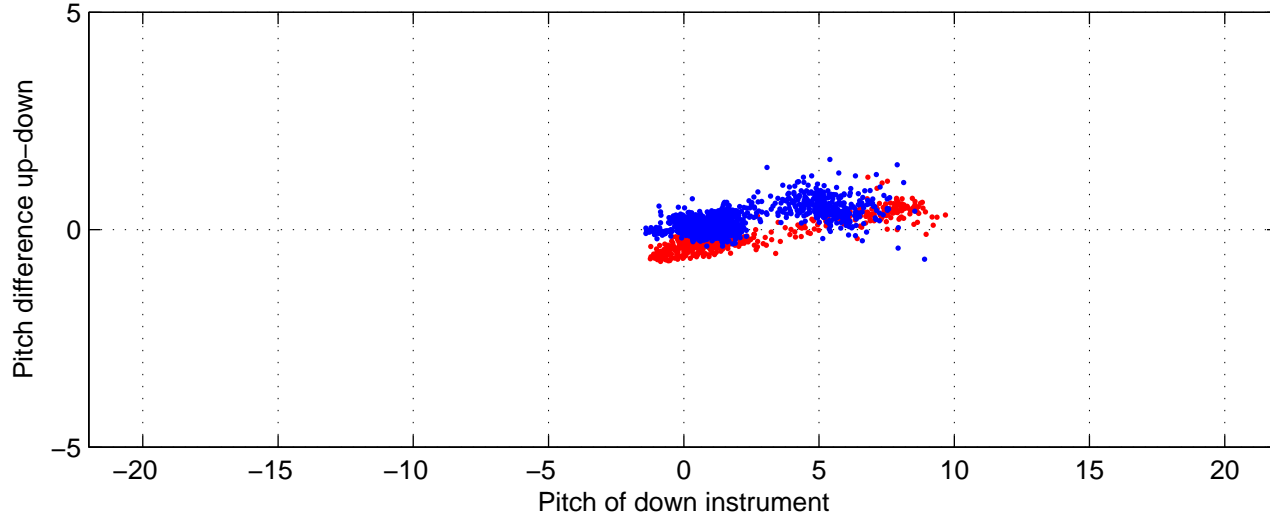

# P16N station #57 (V7) Figure 6

Heading offset :  $-86.3417$  (r/b: down-/upcast)

Pitch offset :  $-0.45476$

Roll offset :  $-1.0468$