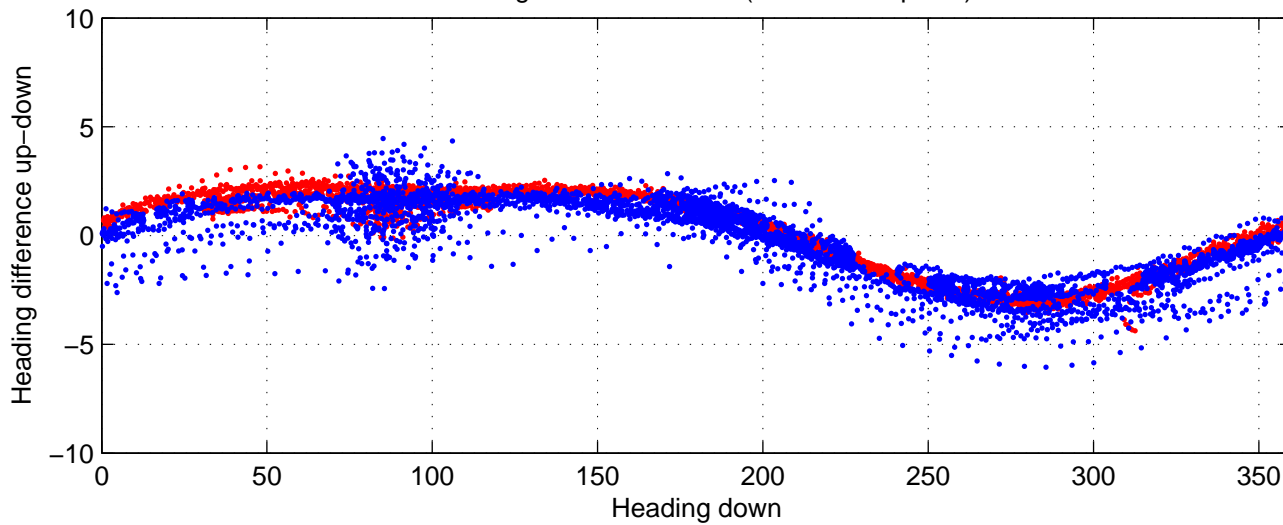

# P16N station #57 (V7) Figure 6

Heading offset :  $-86.3417$  (r/b: down-/upcast)

Pitch offset :  $-0.45476$

Roll offset :  $-1.0468$