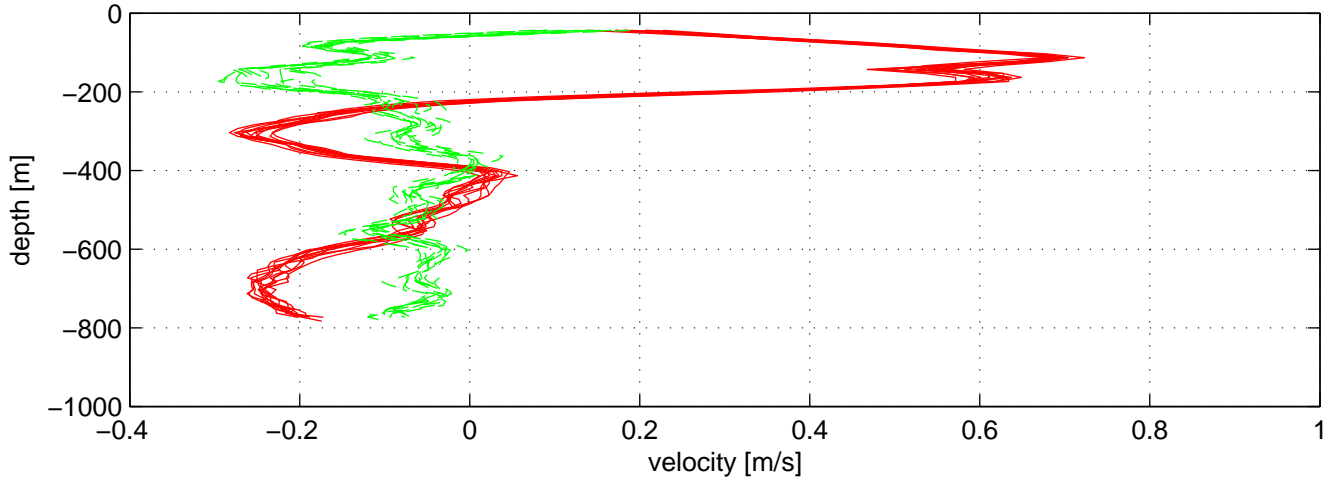

P16N station #58 (V7)

SADCP U(-r) and V(--g) profiles

ship nav (g.) start (bp) end (kp) SADCP (rp)