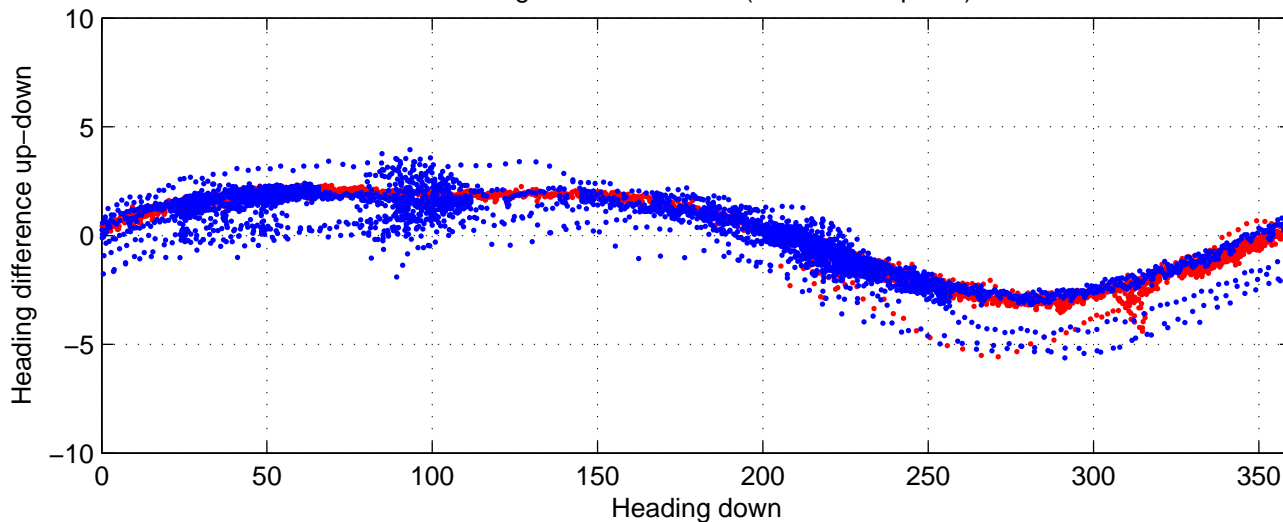

P16N station #59 (V7) Figure 6

Heading offset : -86.3838 (r/b: down-/upcast)

Pitch offset : -0.41376

Roll offset : -1.0019