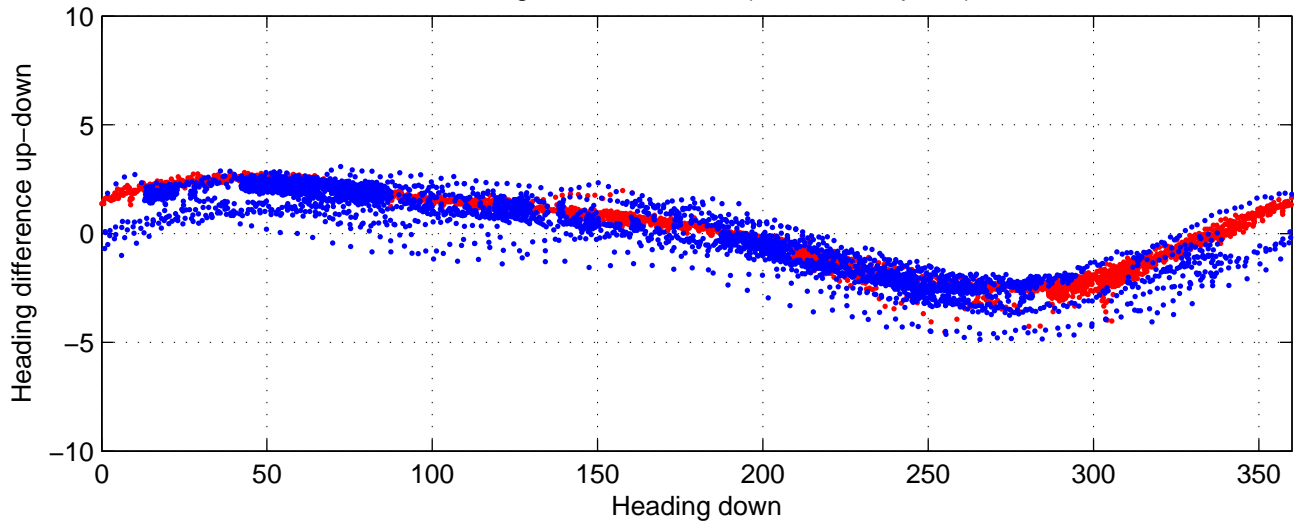

P16N station #62 (V7) Figure 6

Heading offset : -86.3811 (r/b: down-/upcast)

Pitch offset : -0.3797

Roll offset : -1.084