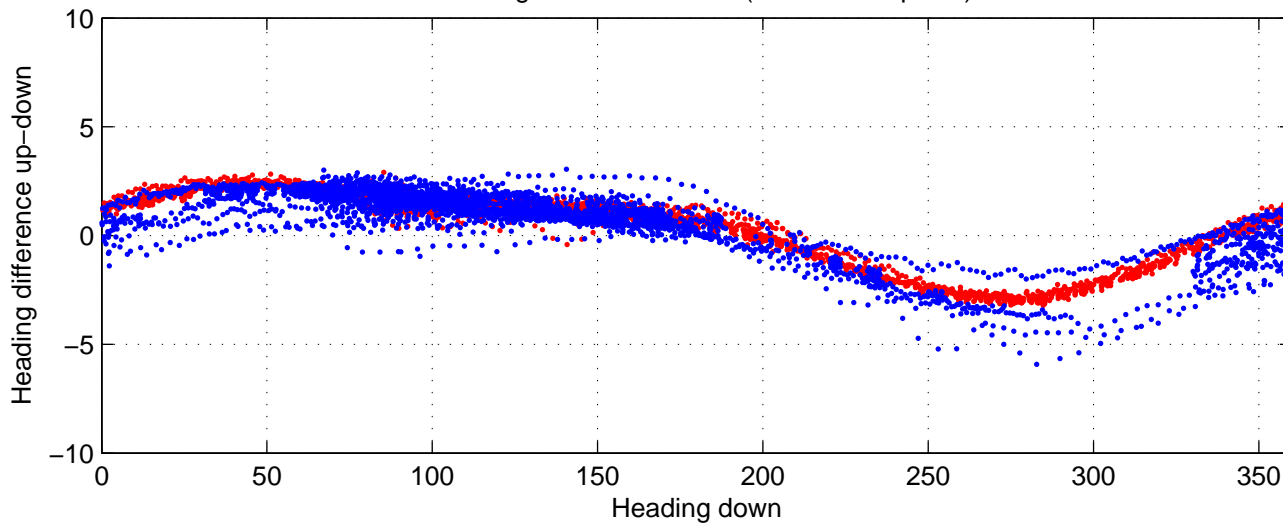

P16N station #64 (V7) Figure 6

Heading offset : -86.3403 (r/b: down-/upcast)

Pitch offset : -0.48074

Roll offset : -0.97513