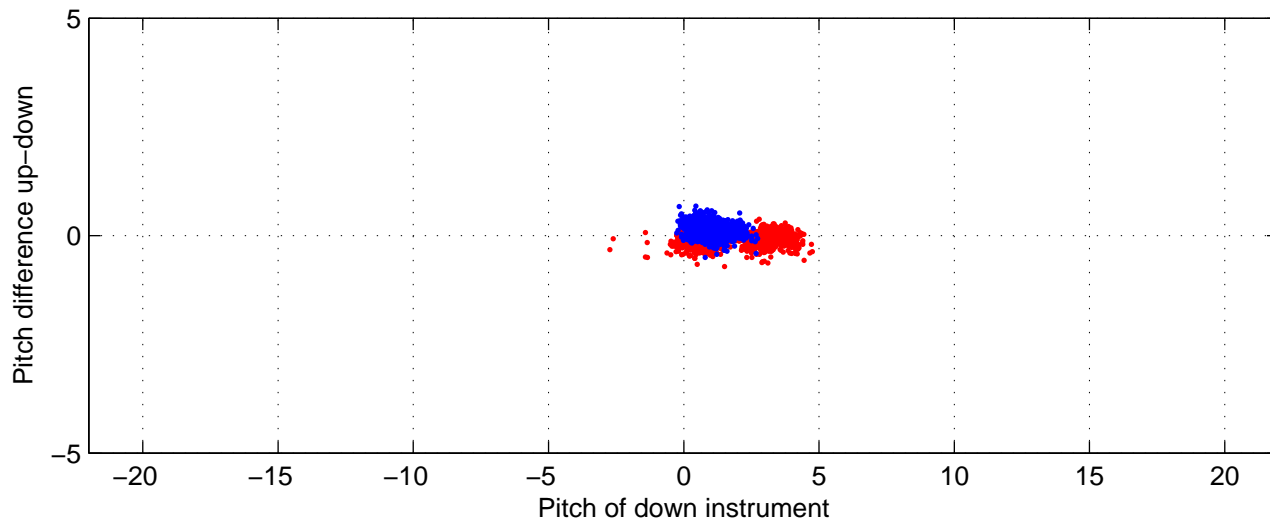

P16N station #64 (V7) Figure 6

Heading offset : -86.3403 (r/b: down-/upcast)

Pitch offset : -0.48074

Roll offset : -0.97513