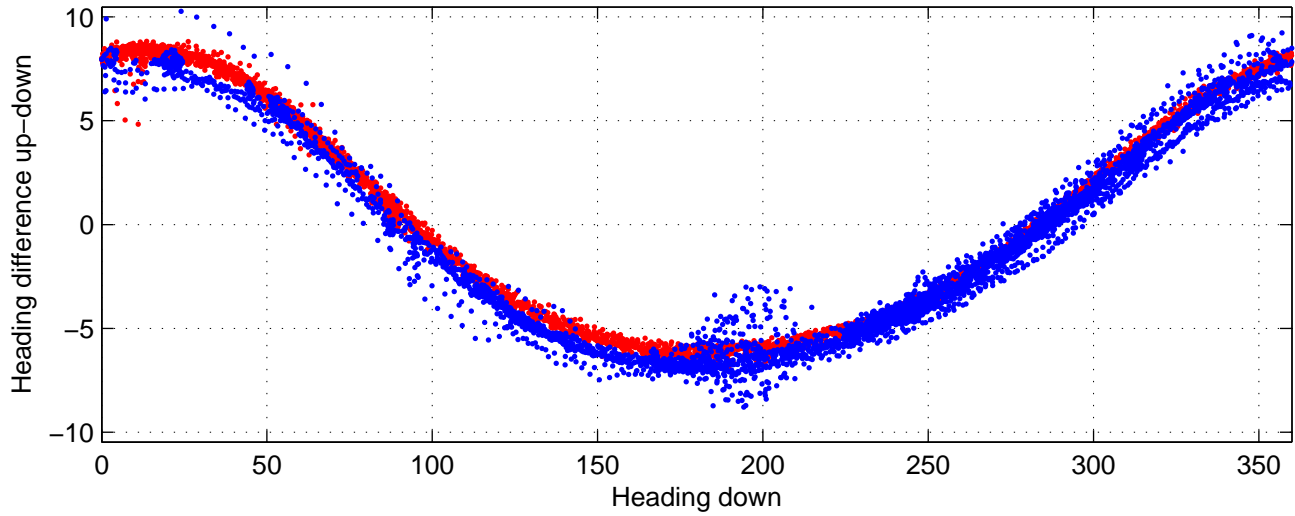

P16N station #77 (V7) Figure 6

Heading offset : -86.6616 (r/b: down-/upcast)

Pitch offset : -0.56387

Roll offset : -0.95037