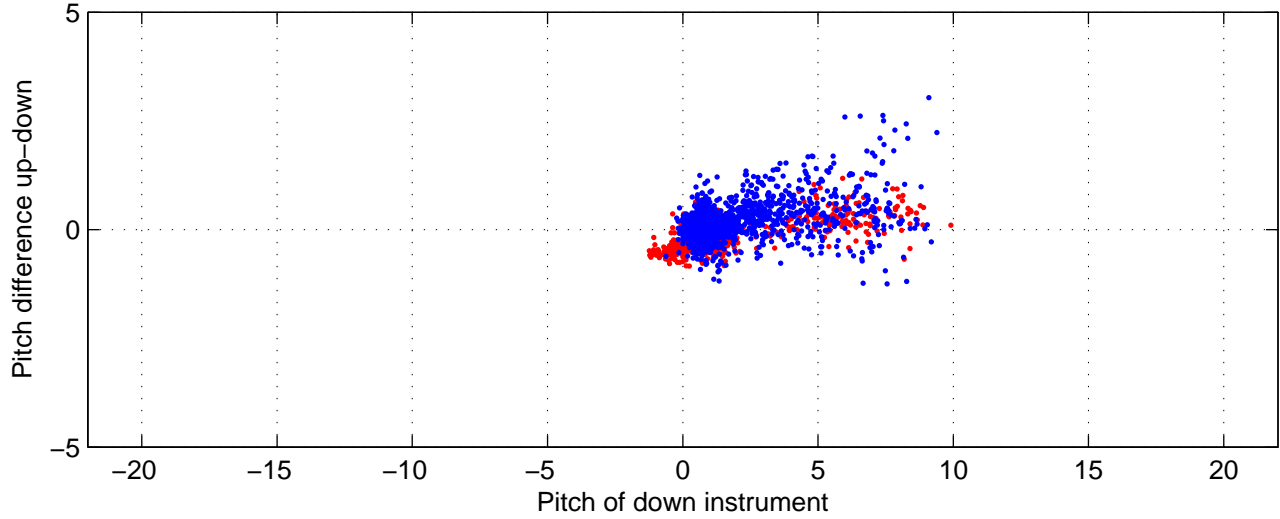

P16N station #78 (V7) Figure 6

Heading offset : -86.7624 (r/b: down-/upcast)

Pitch offset : -0.38238

Roll offset : -1.0836