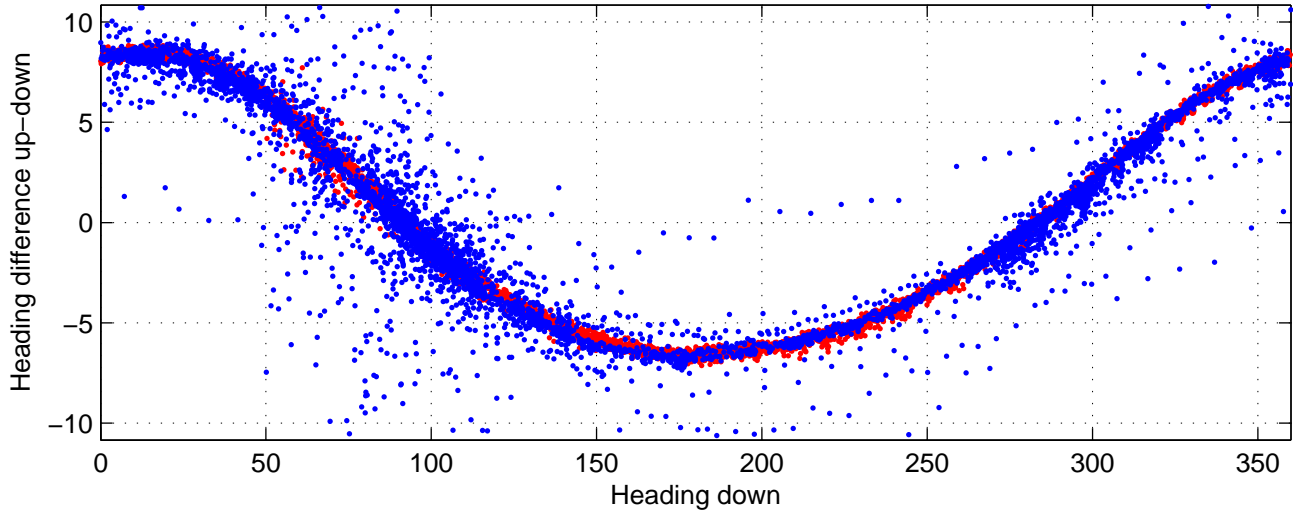

P16N station #78 (V7) Figure 6

Heading offset : -86.7624 (r/b: down-/upcast)

Pitch offset : -0.38238

Roll offset : -1.0836