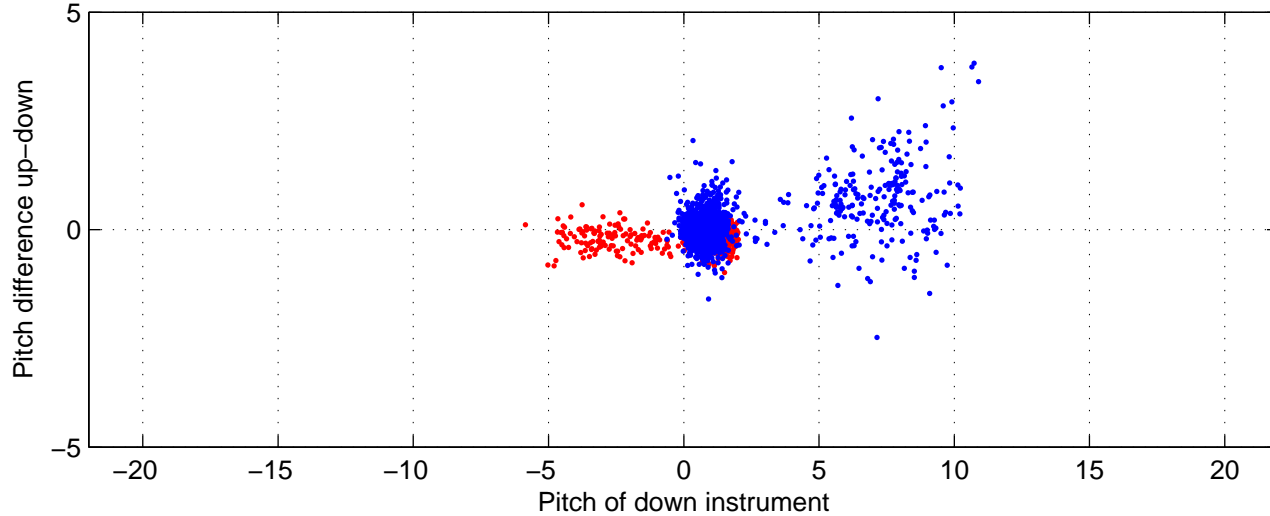

P16N station #79 (V7) Figure 6

Heading offset : -86.6078 (r/b: down-/upcast)

Pitch offset : -0.47463

Roll offset : -0.99174