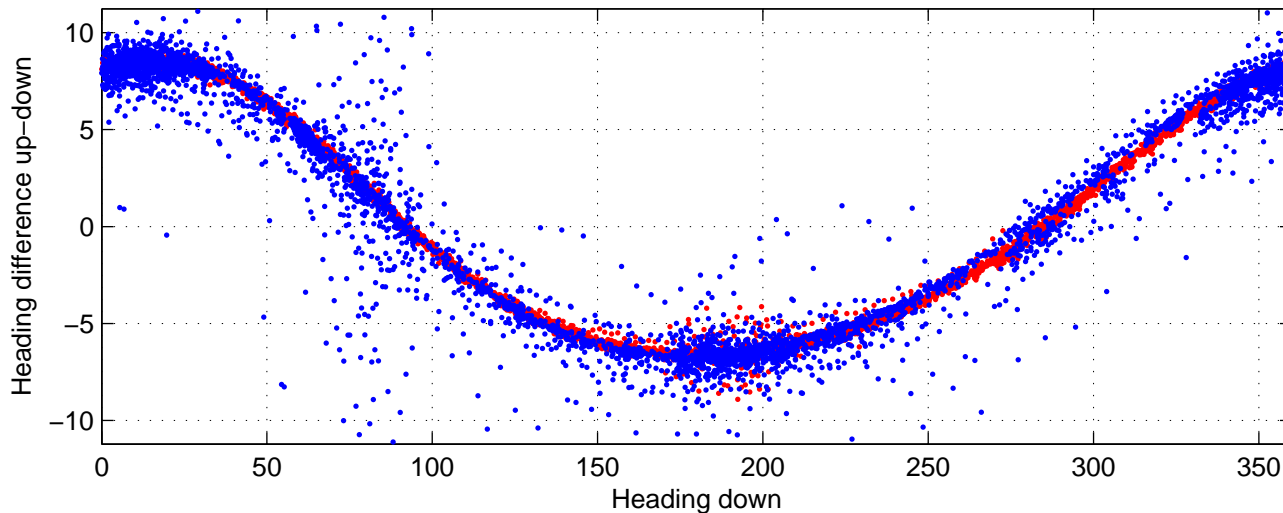

P16N station #79 (V7) Figure 6

Heading offset : -86.6078 (r/b: down-/upcast)

Pitch offset : -0.47463

Roll offset : -0.99174