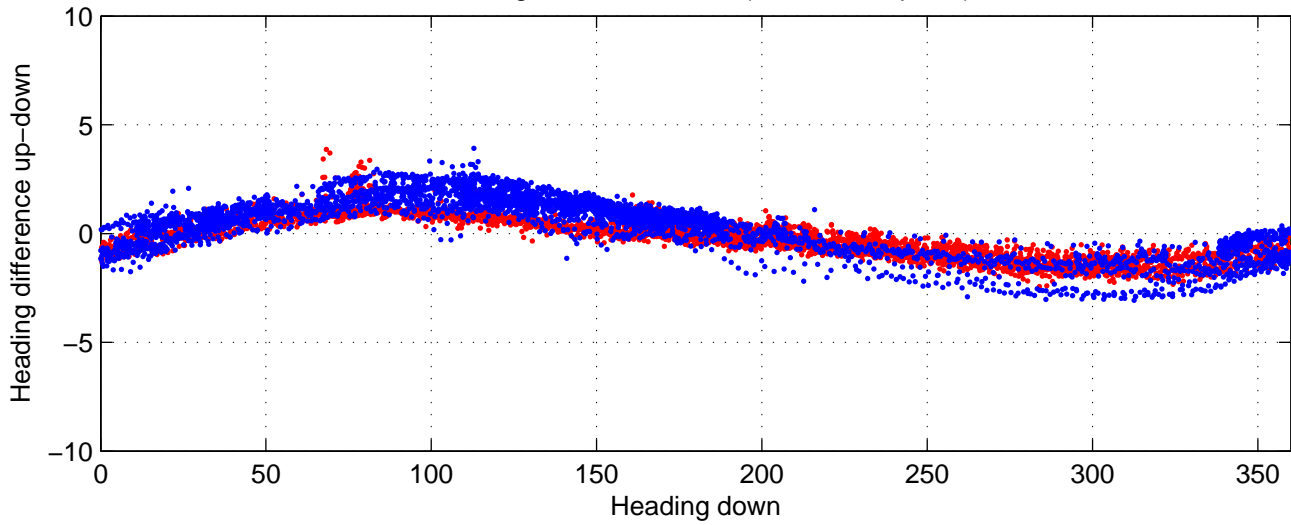

P16N station #131 (V7) Figure 6

Heading offset : -98.5863 (r/b: down-/upcast)

Pitch offset : -1.5748

Roll offset : -0.66798