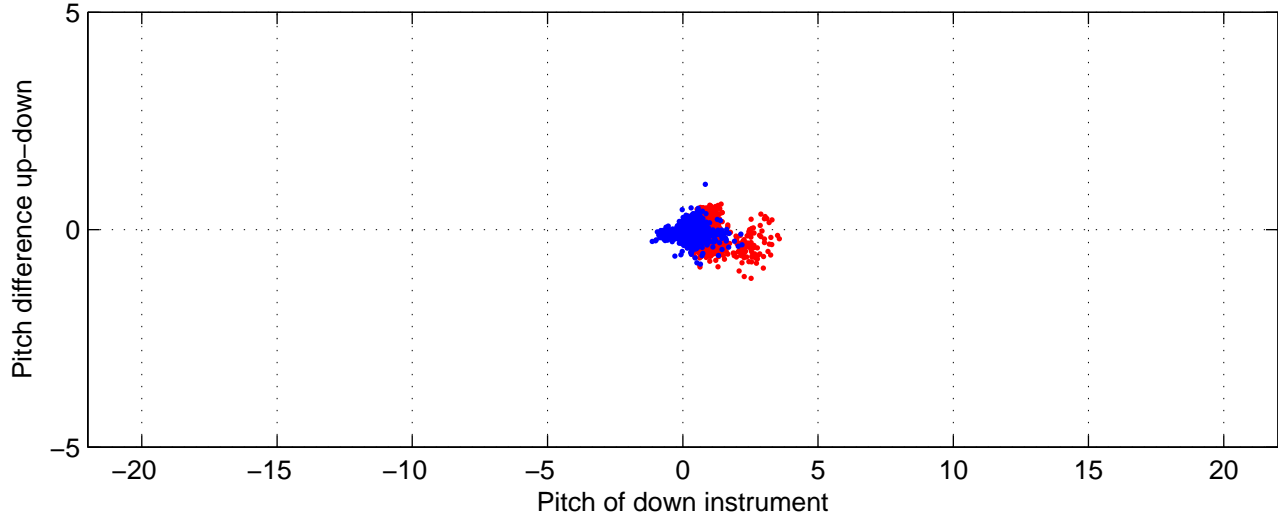

P16N station #131 (V7) Figure 6

Heading offset : -98.5863 (r/b: down-/upcast)

Pitch offset : -1.5748

Roll offset : -0.66798