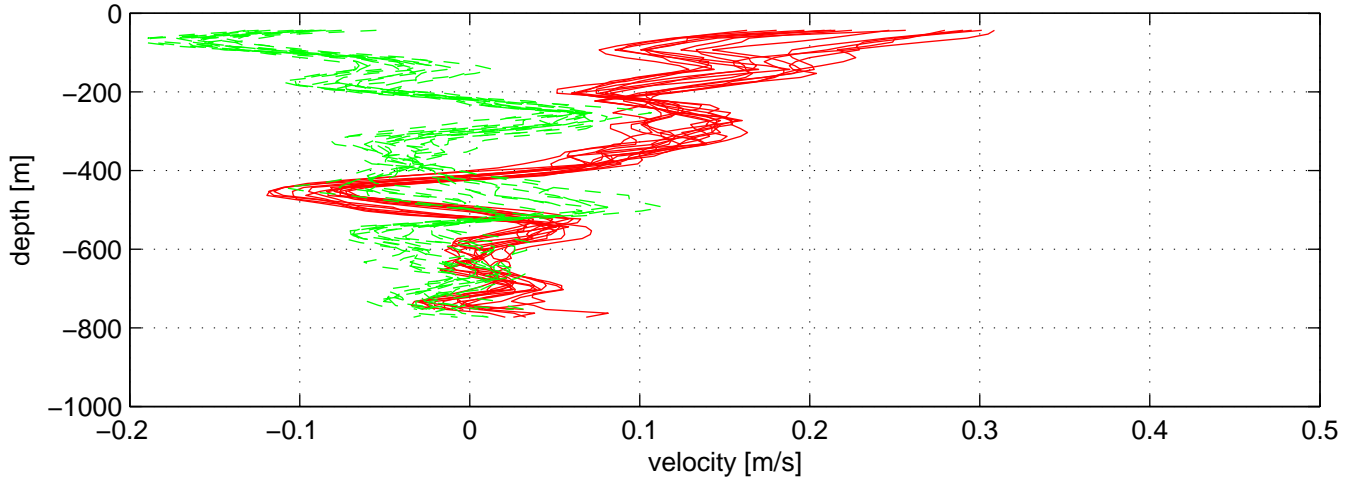

# P16N station #131 (V7)

SADCP U(-r) and V(--g) profiles

ship nav (g.) start (bp) end (kp) SADCP (rp)