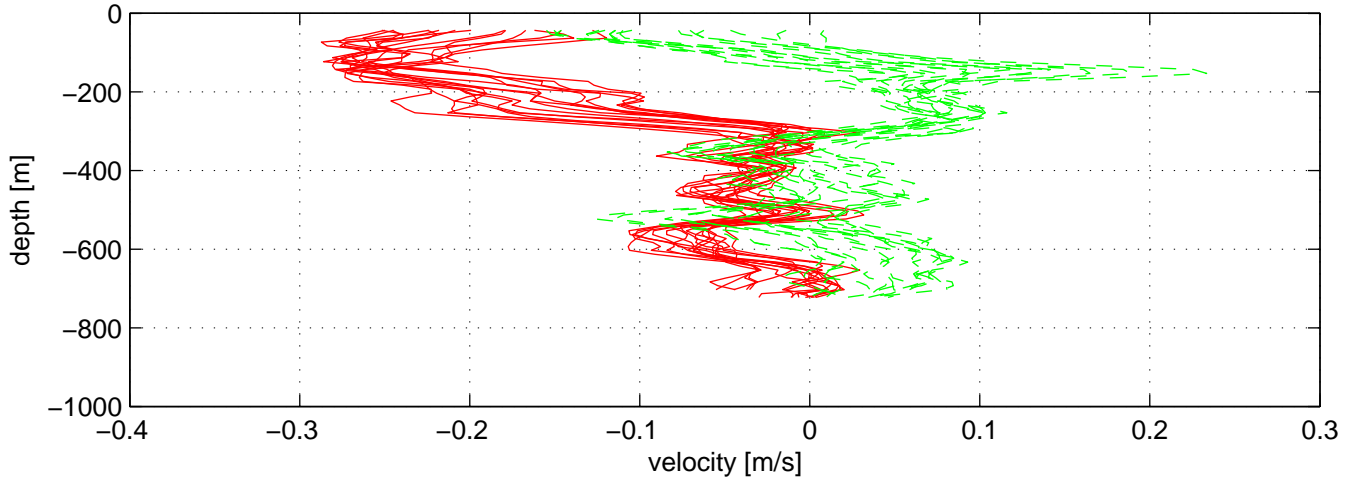

P16N station #133 (V7)

SADCP U(-r) and V(--g) profiles

ship nav (g.) start (bp) end (kp) SADCP (rp)