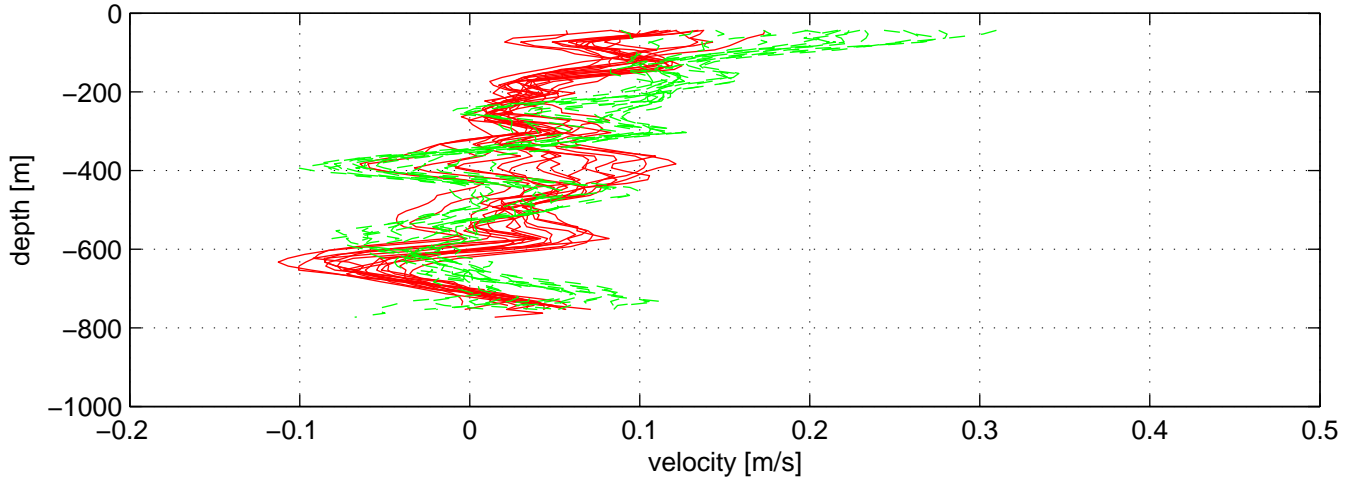

P16N station #134 (V7)

SADCP U(-r) and V(--g) profiles

ship nav (g.) start (bp) end (kp) SADCP (rp)