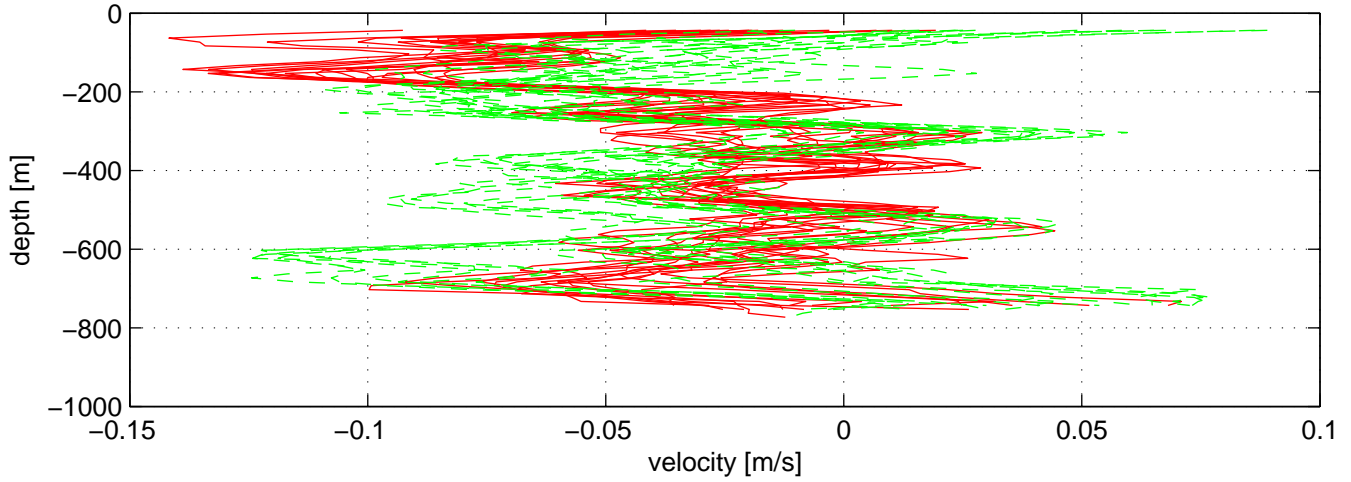

P16N station #135 (V7)

SADCP U(-r) and V(--g) profiles

ship nav (g.) start (bp) end (kp) SADCP (rp)