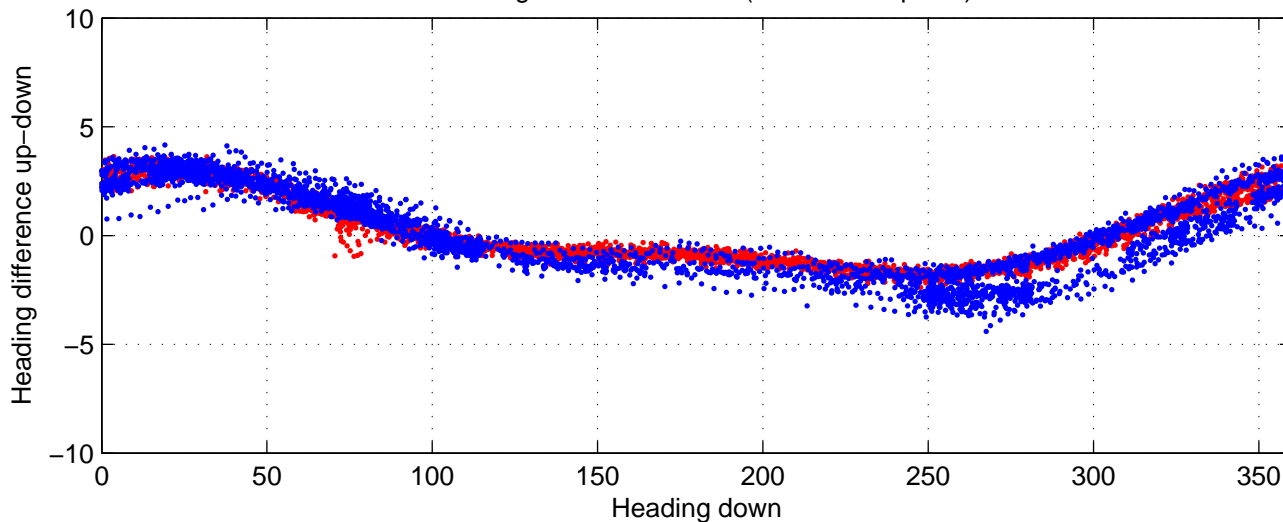

P16N station #138 (V7) Figure 6

Heading offset : -92.5866 (r/b: down-/upcast)

Pitch offset : -0.50695

Roll offset : -1.2277