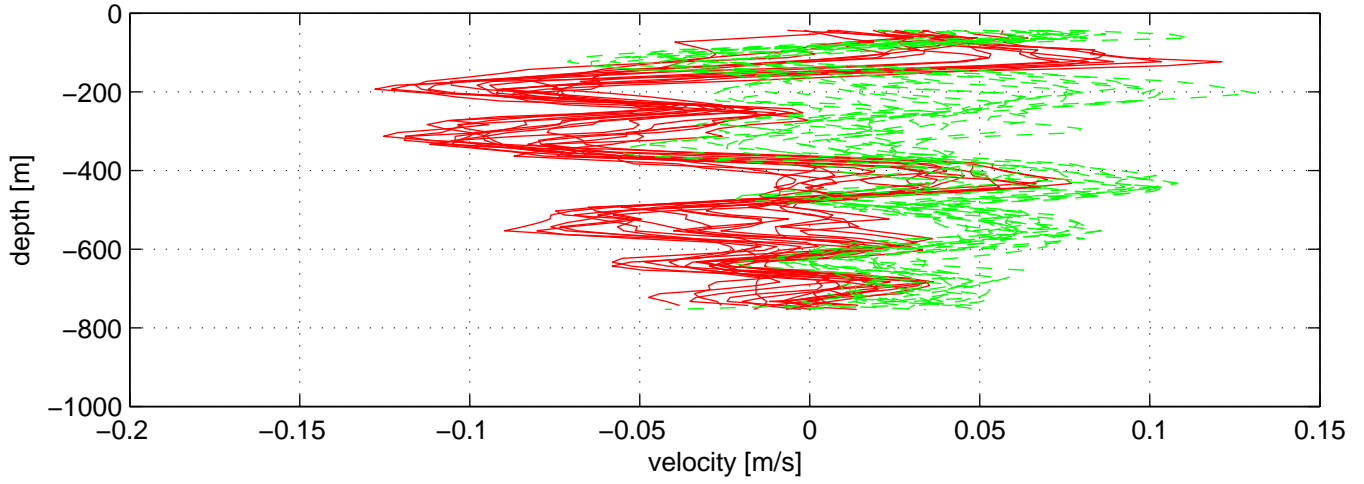

P16N station #138 (V7)

SADCP U(-r) and V(--g) profiles

ship nav (g.) start (bp) end (kp) SADCP (rp)