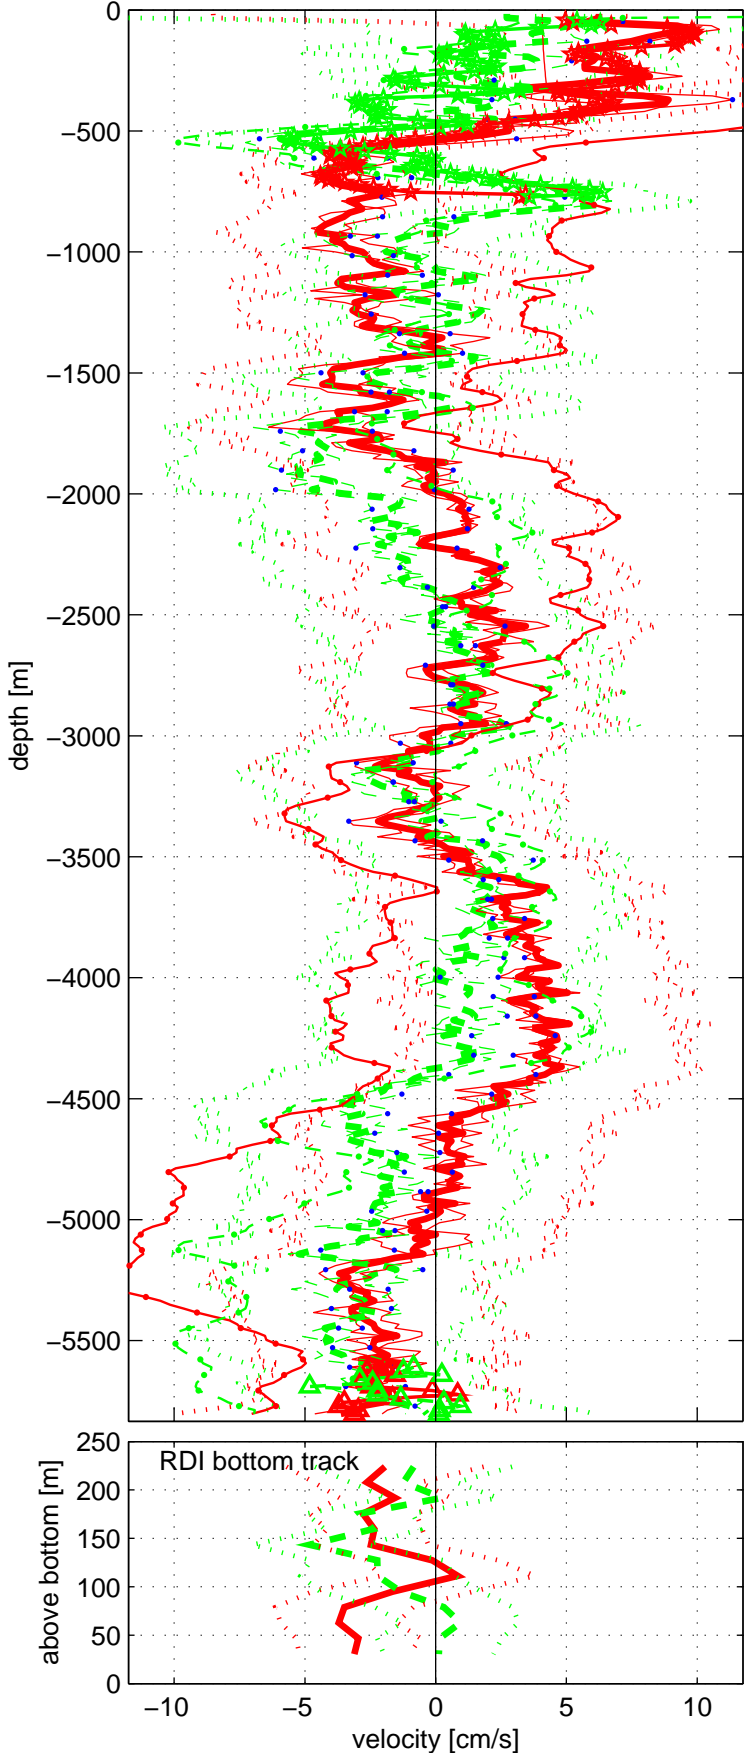

Station : P16N station #141 (V7) Figure 1

U(-) V(--); blue dots down cast; dotted shear; pentagon SADC Start: 36 N 29.9988' 151 W 59.9928'

End: 36 N 30.0114' 151 W 59.9682' 05-Jun-2015 00:19:32

05-Jun-2015 04:43:19

u-mean: 0 [cm/s] v-mean -1 [cm/s]

binsize do: 16 [m] binsize up: 16 [m]

mag. deviation 12.5

wdiff: 0.2 pglim: 0 elim 0.5

bar:1.0 bot:1.0 sad:1.0

weightmin 0.1 weightpower: 1.0

max depth: 5831 [m] bottom: 5834 [m]