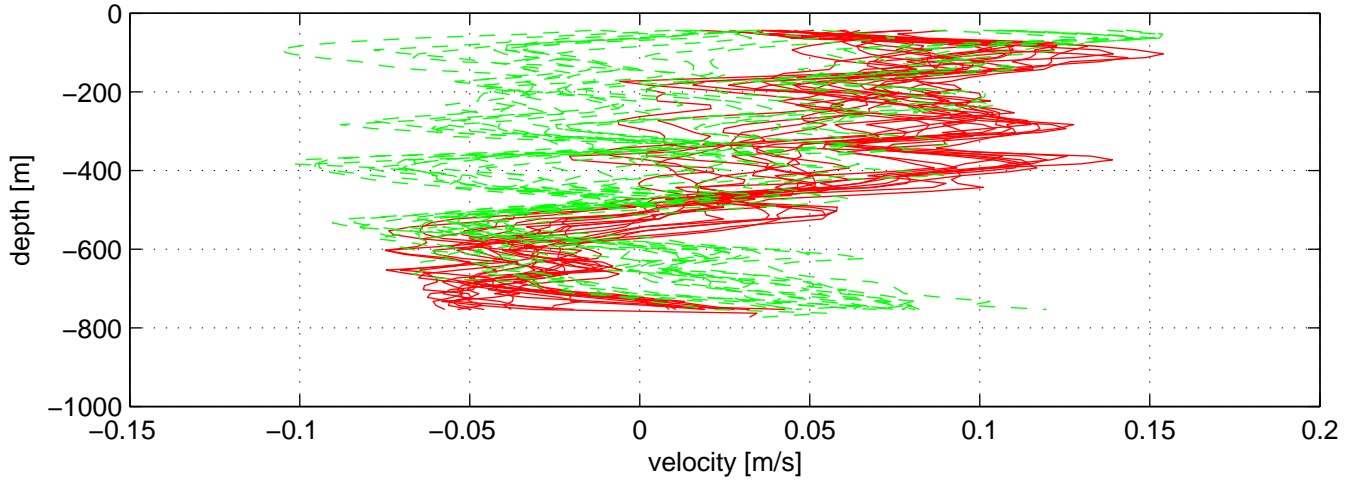

P16N station #141 (V7)

SADCP U(-r) and V(--g) profiles

ship nav (g.) start (bp) end (kp) SADCP (rp)