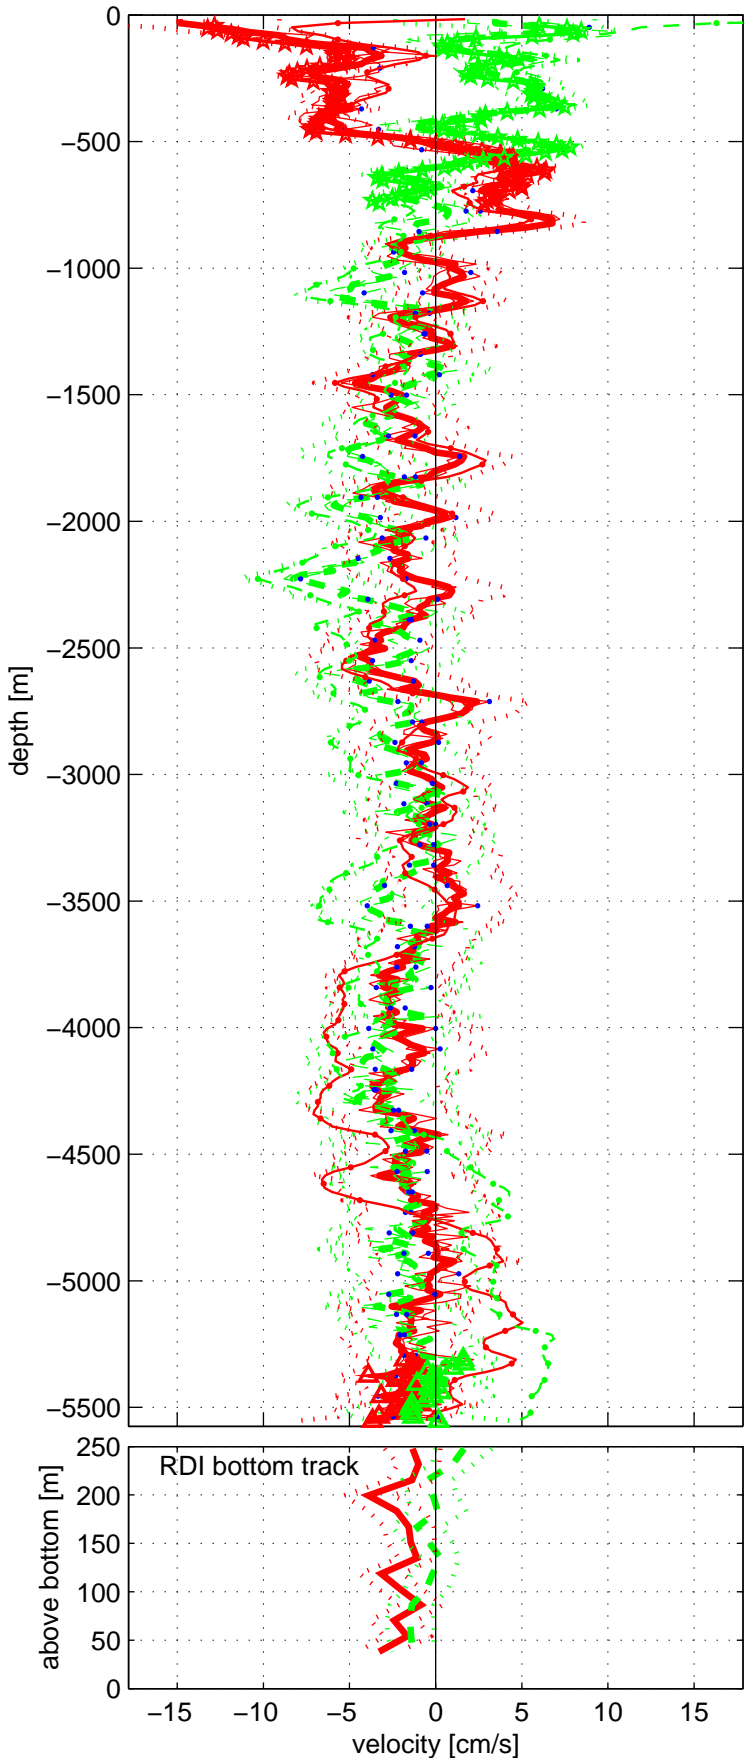

Station : P16N station #142 (V7) Figure 1

U(-) V(--); blue dots down cast; dotted shear; pentagon SADC Start: 37 N 0.0060' 152 W 0.0096'

05-Jun-2015 13:18:14
 End: 37 N 0.0180' 151 W 59.9892'
 05-Jun-2015 17:05:10
 u-mean: -1 [cm/s] v-mean -2 [cm/s]
 binsize do: 16 [m] binsize up: 16 [m]
 mag. deviation 12.5
 wdifff: 0.2 pglim: 0 elim 0.5
 bar:1.0 bot:1.0 sad:1.0
 weightmin 0.1 weightpower: 1.0
 max depth: 5575 [m] bottom: 5575 [m]