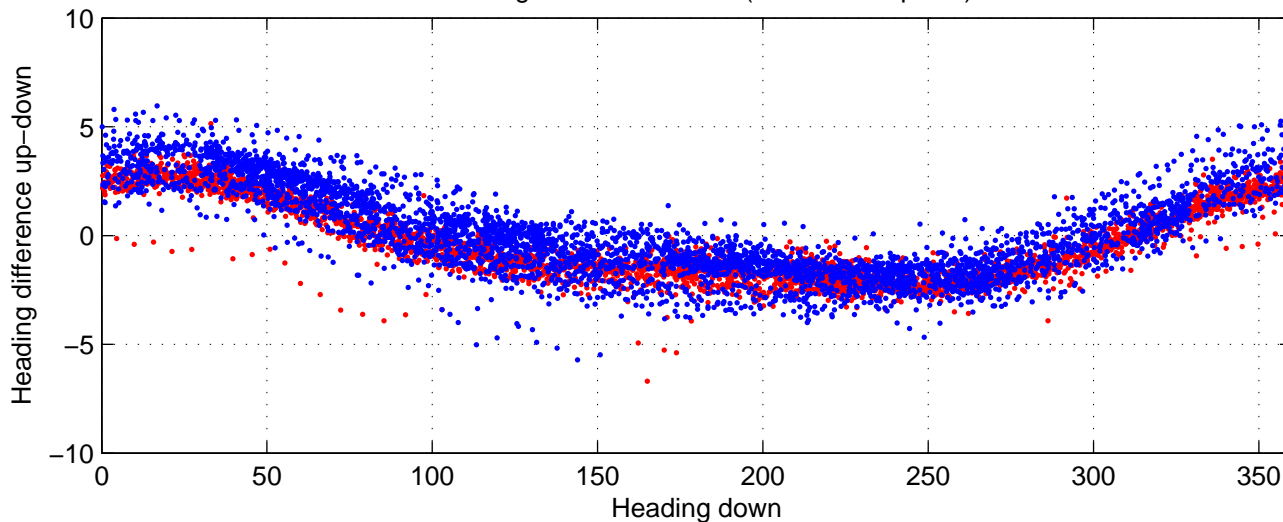

# P16N station #144 (V7) Figure 6

Heading offset :  $-92.0683$  (r/b: down-/upcast)

Pitch offset :  $-0.58914$

Roll offset :  $-1.2002$