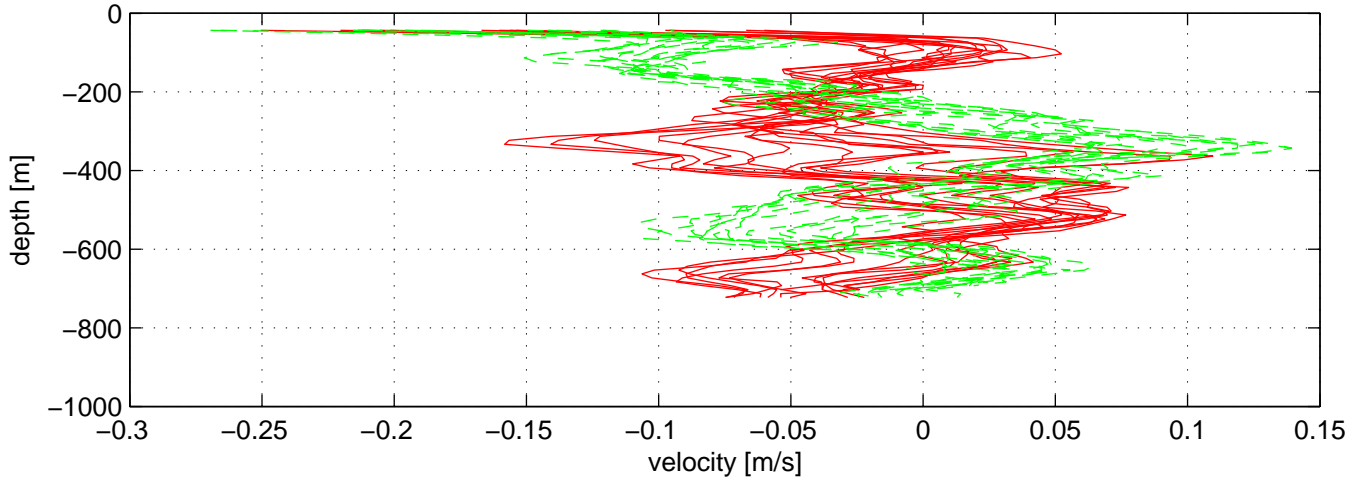

P16N station #150 (V7)

SADCP U(-r) and V(--g) profiles

ship nav (g.) start (bp) end (kp) SADCP (rp)