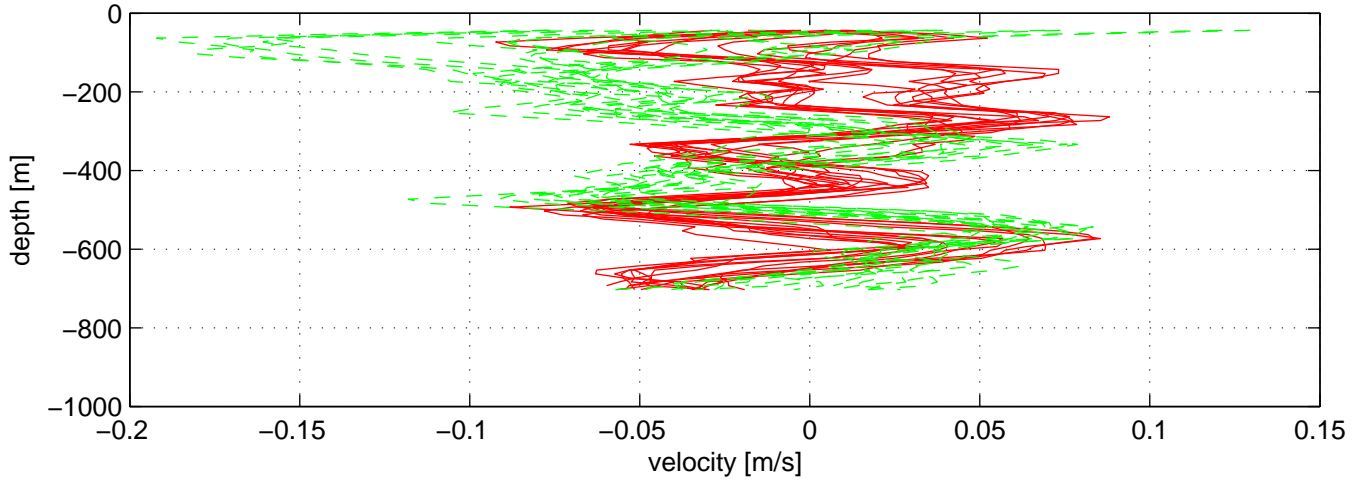

P16N station #151 (V7)

SADCP U(-r) and V(--g) profiles

ship nav (g.) start (bp) end (kp) SADCP (rp)