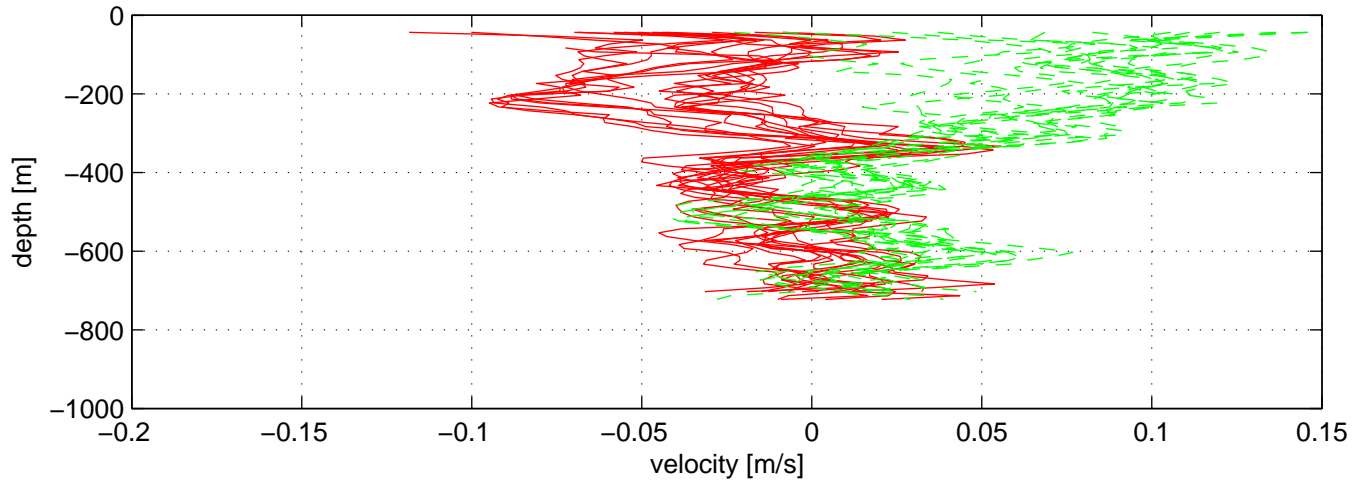

P16N station #154 (V7)

SADCP U(-r) and V(--g) profiles

ship nav (g.) start (bp) end (kp) SADCP (rp)