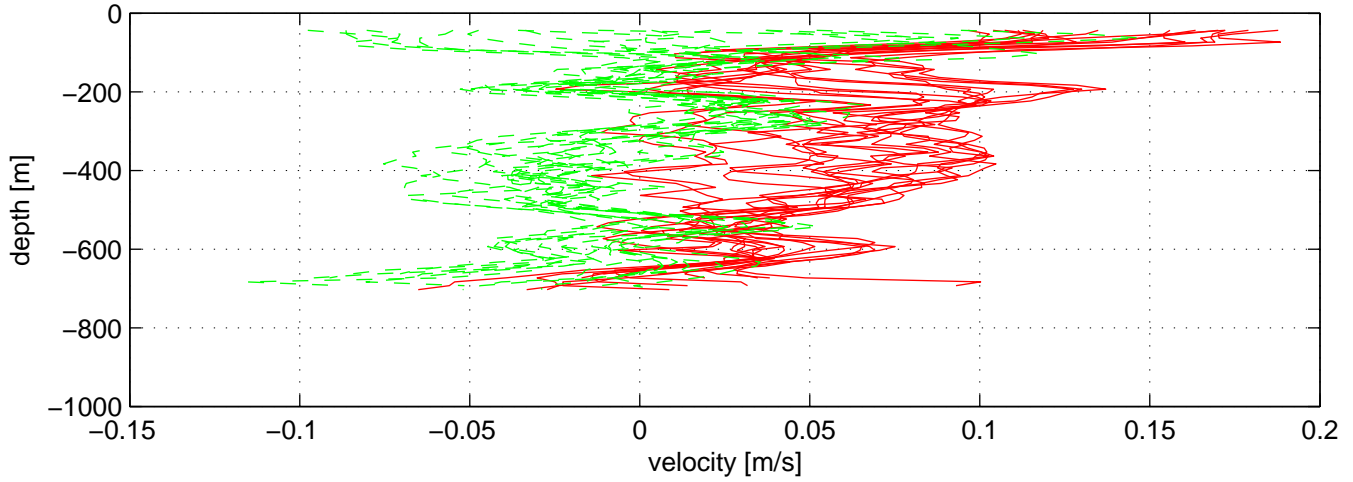

P16N station #158 (V7)

SADCP U(-r) and V(--g) profiles

ship nav (g.) start (bp) end (kp) SADCP (rp)