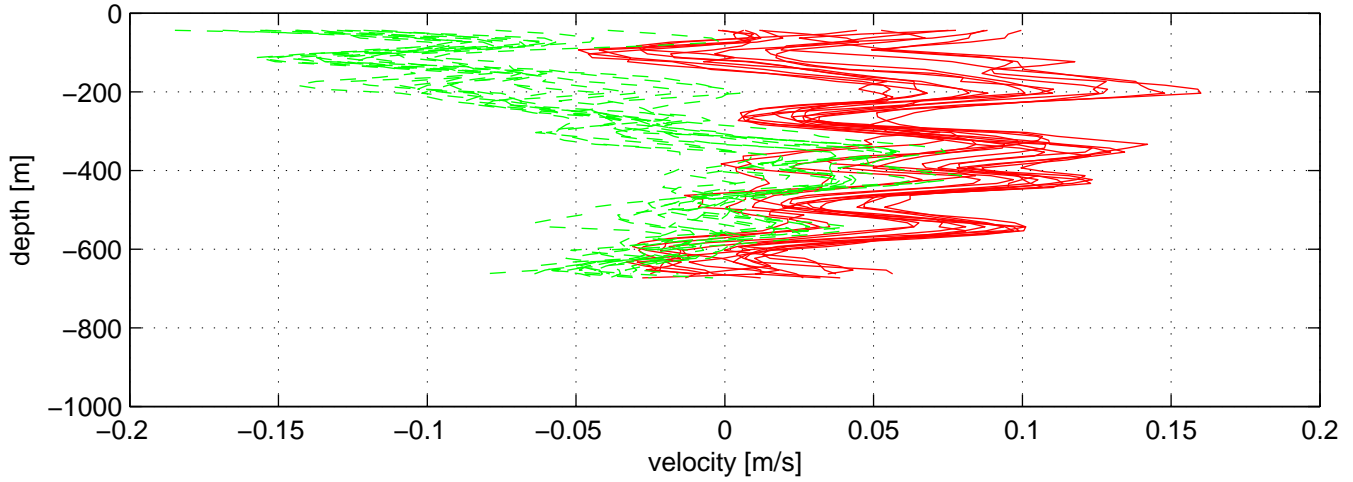

P16N station #161 (V7)

SADCP U(-r) and V(--g) profiles

ship nav (g.) start (bp) end (kp) SADCP (rp)