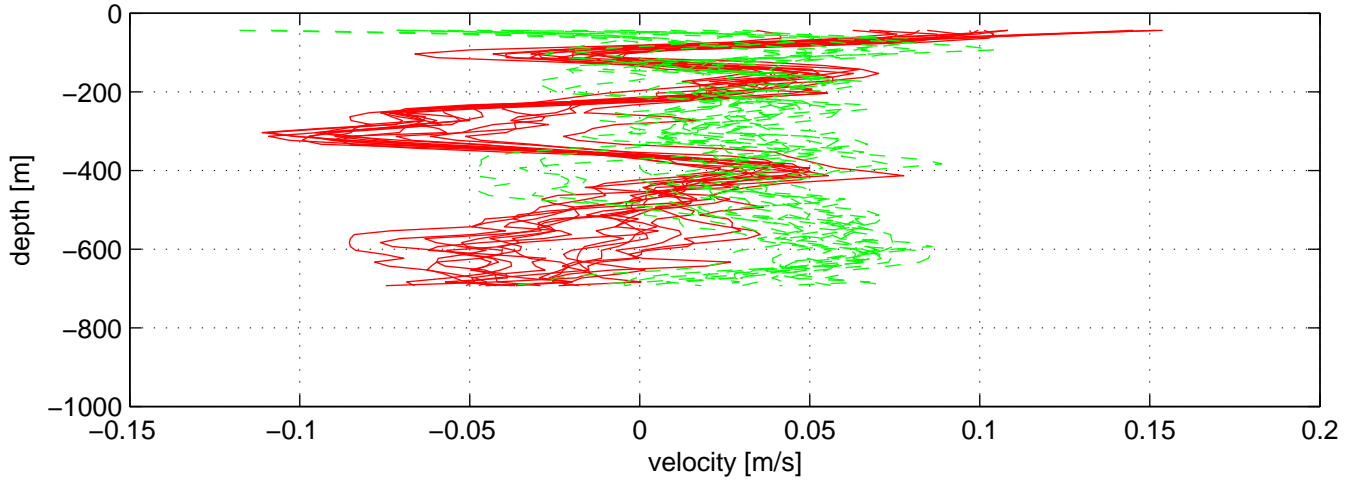

P16N station #163 (V7)

SADCP U(-r) and V(--g) profiles

ship nav (g.) start (bp) end (kp) SADCP (rp)