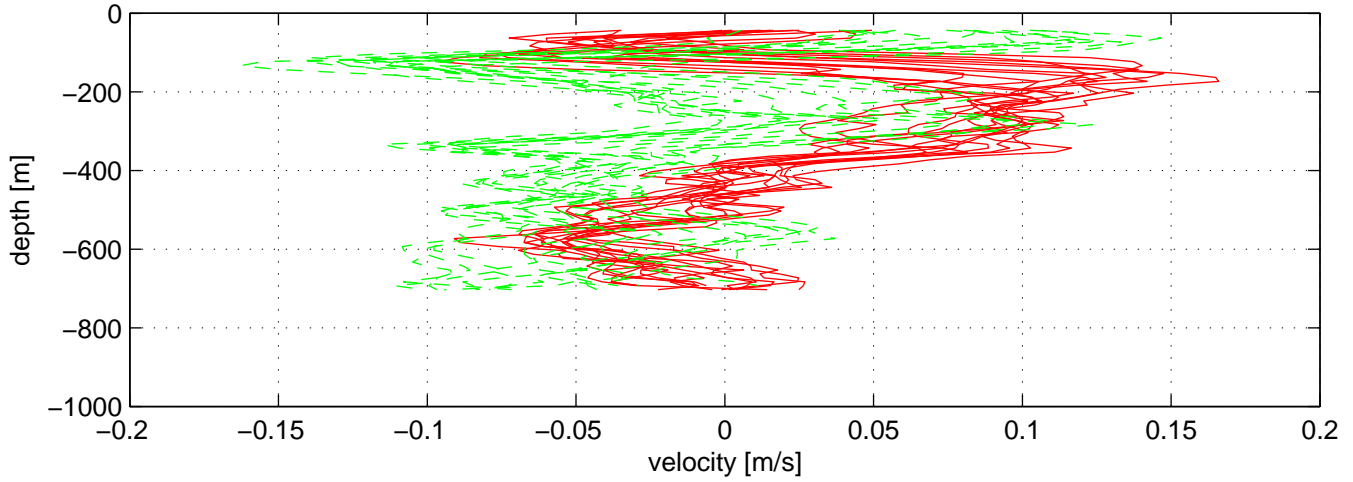

# P16N station #164 (V7)

SADCP U(-r) and V(--g) profiles

ship nav (g.) start (bp) end (kp) SADCP (rp)