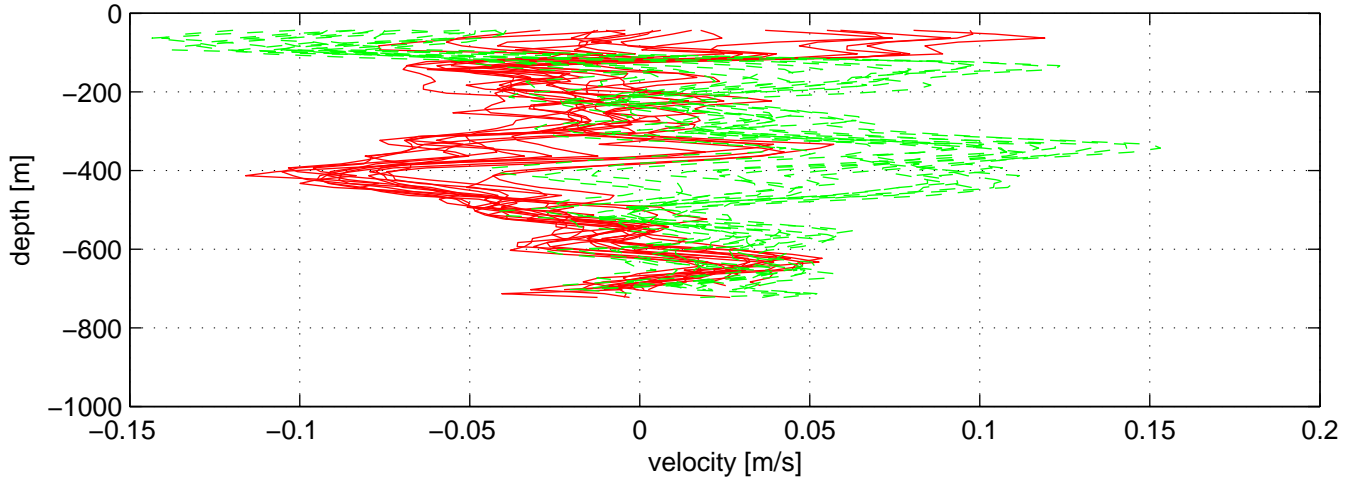

P16N station #165 (V7)

SADCP U(-r) and V(--g) profiles

ship nav (g.) start (bp) end (kp) SADCP (rp)