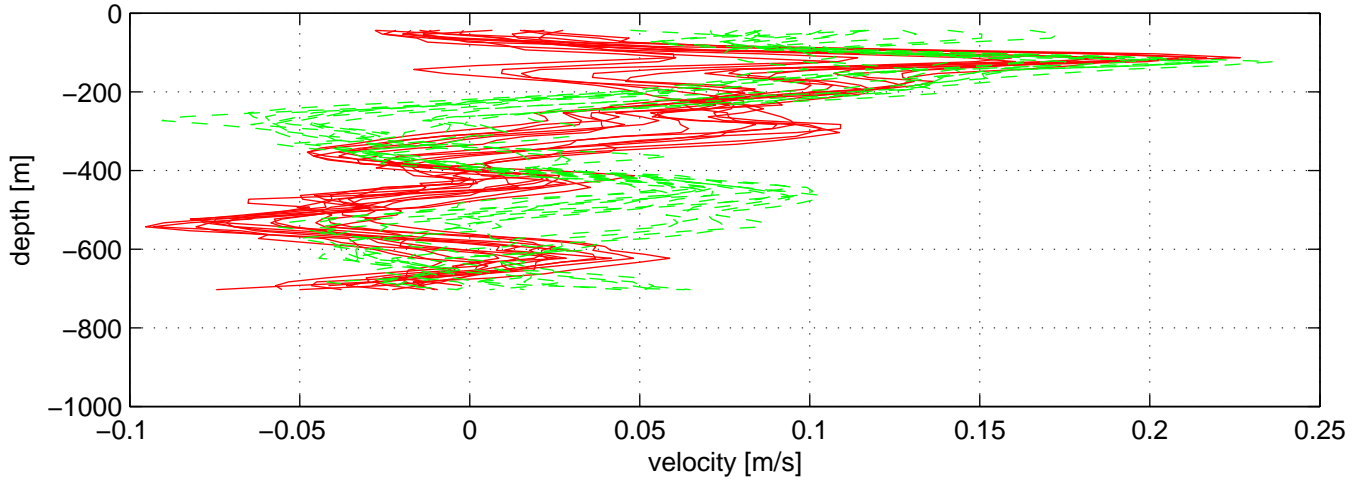

P16N station #166 (V7)

SADCP U(-r) and V(--g) profiles

ship nav (g.) start (bp) end (kp) SADCP (rp)