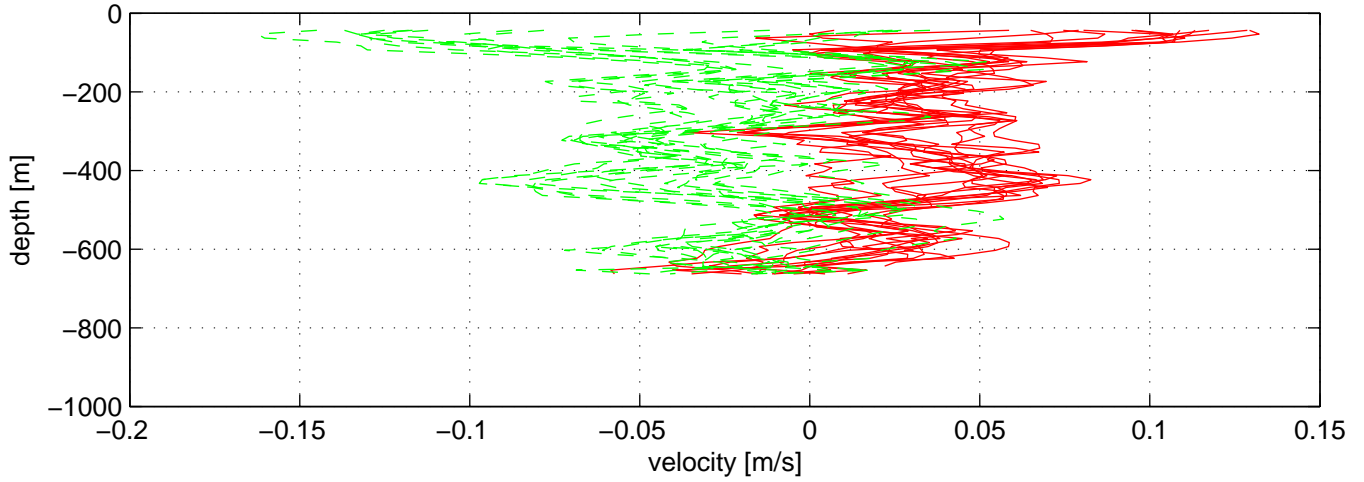

P16N station #167 (V7)

SADCP U(-r) and V(--g) profiles

ship nav (g.) start (bp) end (kp) SADCP (rp)