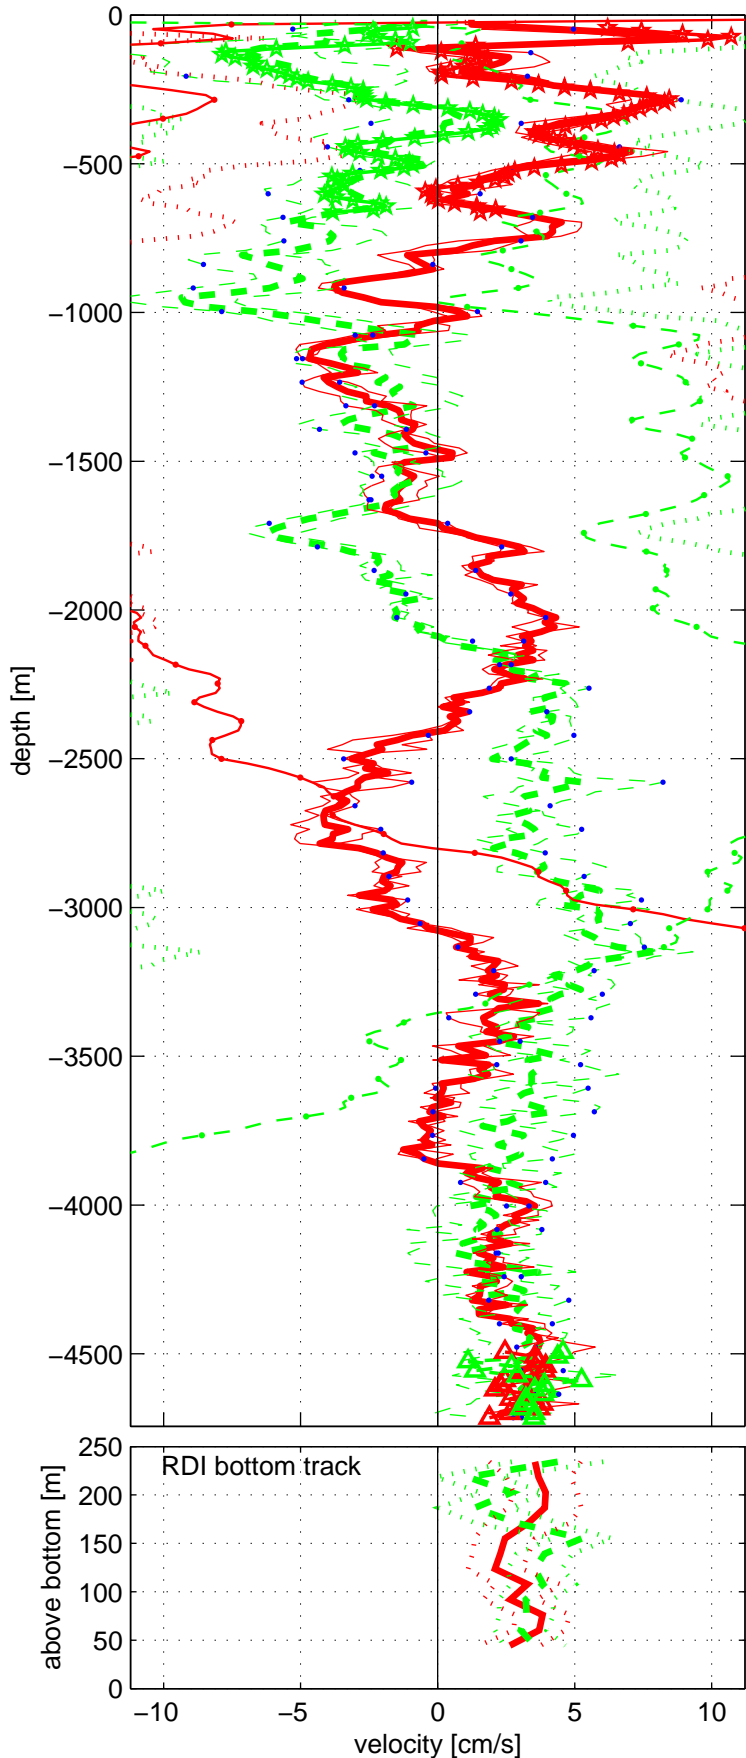

# Station : P16N station #171 (V7) Figure 1

U(-) V(--); blue dots down cast; dotted shear; pentagon SADC Start: 51 N 29.9934' 152 W 0.0000'

14-Jun-2015 12:02:59

End: 51 N 29.9952' 151 W 59.9808'

14-Jun-2015 15:15:01

u-mean: 1 [cm/s] v-mean 1 [cm/s]

binsize do: 16 [m] binsize up: 16 [m]

mag. deviation 14.9

wdiff: 0.2 pglim: 0 elim 0.5

bar:1.0 bot:1.0 sad:1.0

weightmin 0.1 weightpower: 1.0

max depth: 4743 [m] bottom: 4744 [m]

range of instruments (single ping (-b))