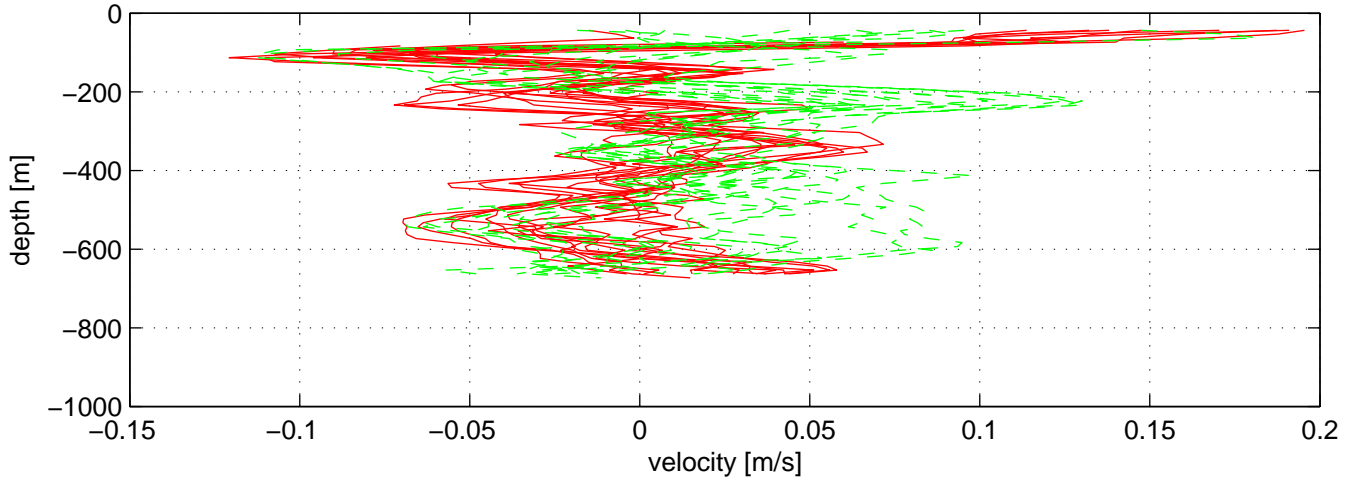

P16N station #173 (V7)

SADCP U(-r) and V(--g) profiles

ship nav (g.) start (bp) end (kp) SADCP (rp)