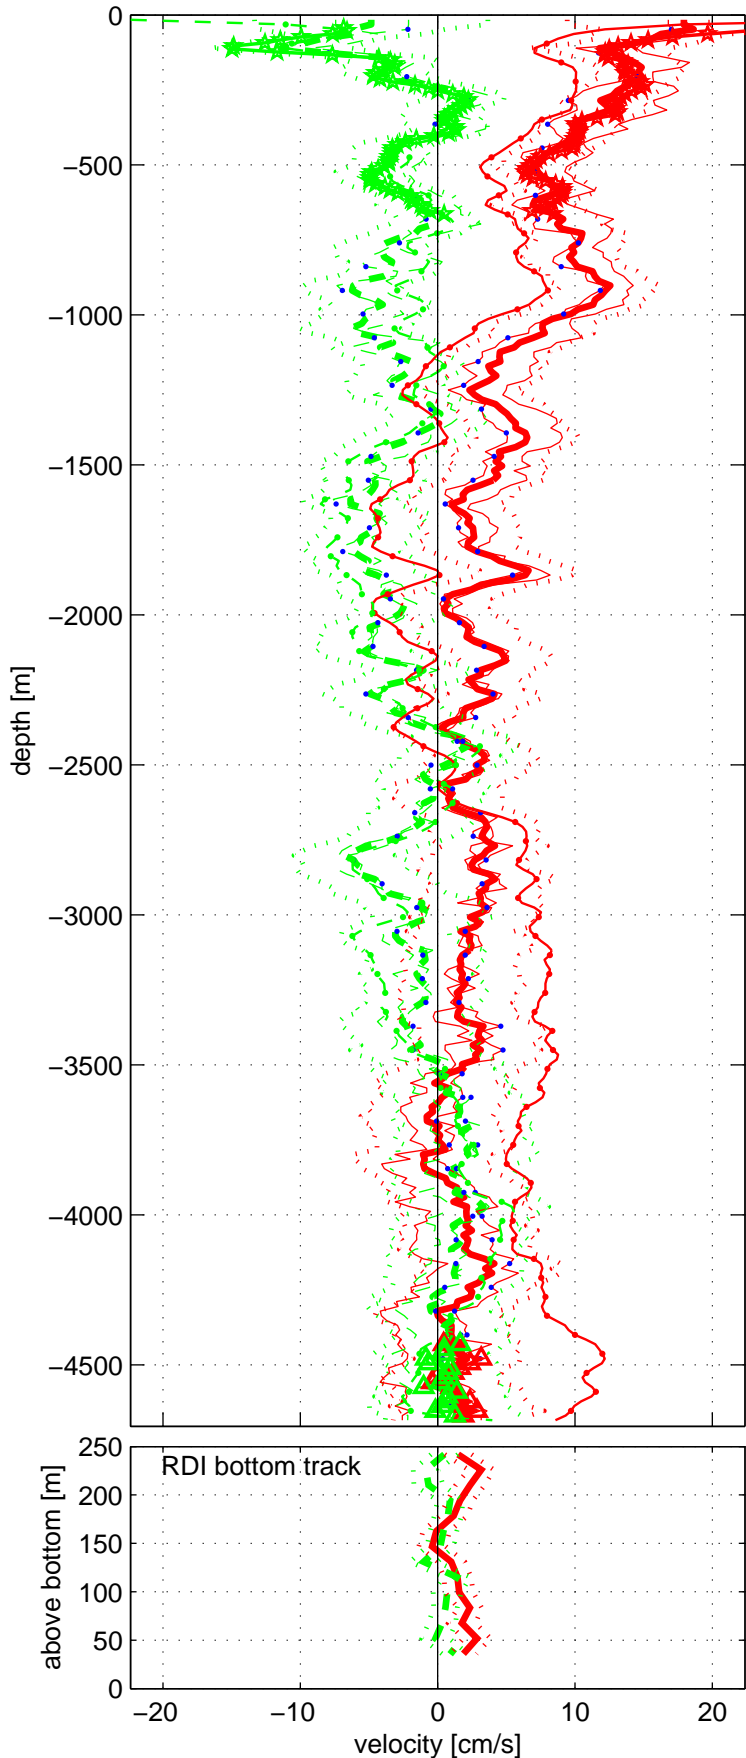

Station : P16N station #175 (V7) Figure 1

U(-) V(--); blue dots down cast; dotted shear; pentagon SADC Start: 53 N 29.9994' 151 W 59.9484'

15-Jun-2015 15:12:02

End: 53 N 30.0078' 151 W 59.9862'

15-Jun-2015 18:21:52

u-mean: 4 [cm/s] v-mean -2 [cm/s]

binsize do: 16 [m] binsize up: 16 [m]

mag. deviation 15.2

wdiff: 0.2 pglim: 0 elim 0.5

bar:1.0 bot:1.0 sad:1.0

weightmin 0.1 weightpower: 1.0

max depth: 4704 [m] bottom: 4704 [m]

range of instruments (single ping (-b))