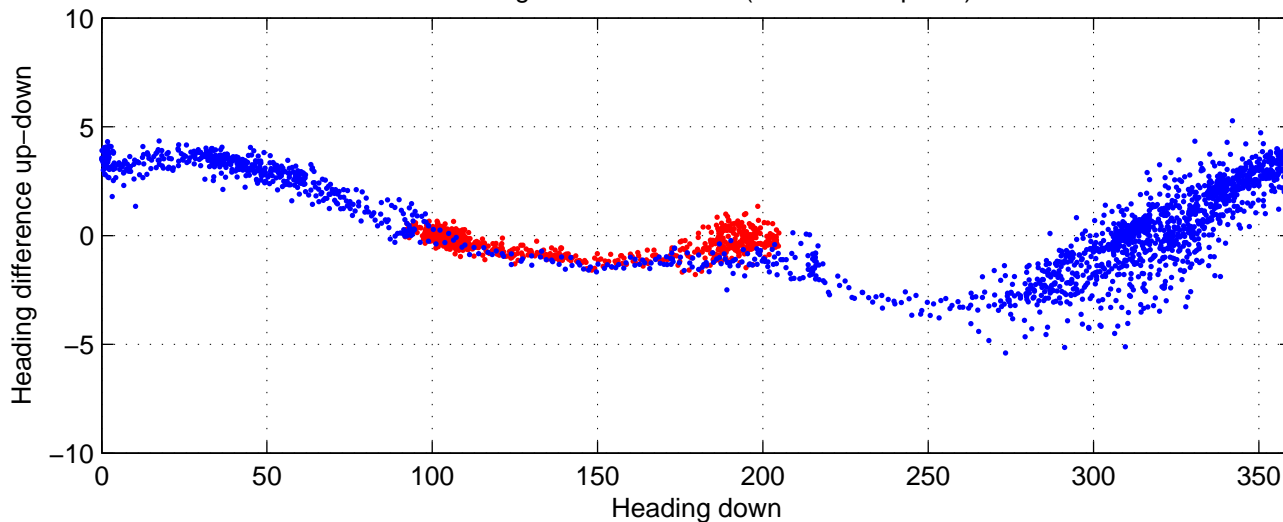

P16N station #186 (V7) Figure 6

Heading offset : -88.4777 (r/b: down-/upcast)

Pitch offset : -1.7263

Roll offset : -1.3686